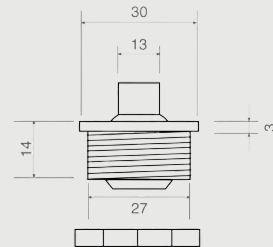

112-30A

Adjustable support

NE

Black

GR

Grey

Fibre type	Ø mm	Compatible ferrules
Glass	4,0 - 4,3 6,0	TPV/12 TPV/24
Synthetic	4,0 - 4,5 6,0	TPS/45 TPS/60

CE \varnothing 28