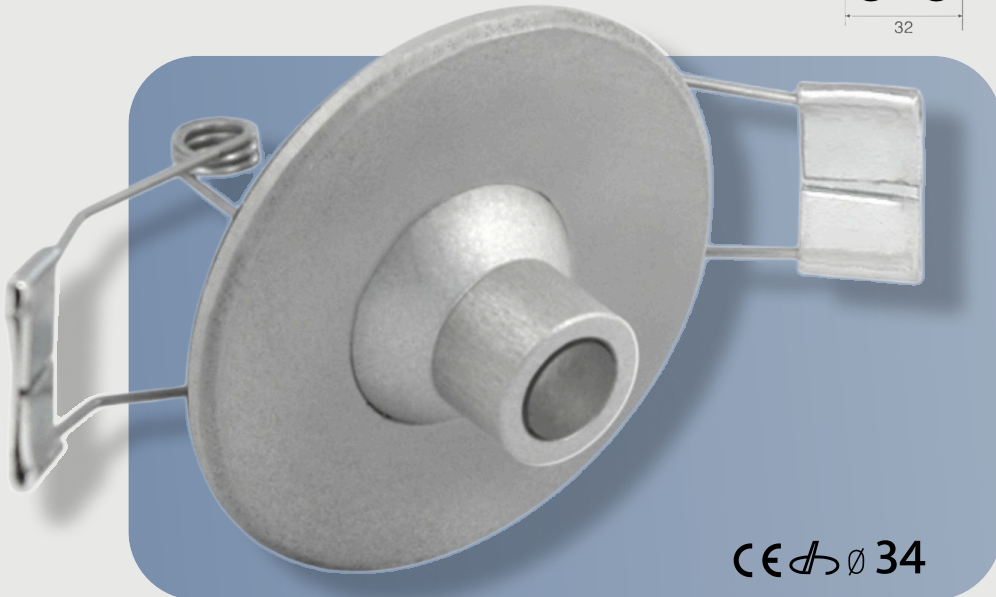

112-45A

Adjustable support

- OR** Gold
- CR** Chrome
- GR** Grey

Fibre type	Ø mm	Compatible ferrules
Glass	4,0 - 4,3 6,0	TPV/12 TPV/24
Synthetic	4,0 - 4,5 6,0	TPS/45 TPS/60

CE  Ø 34