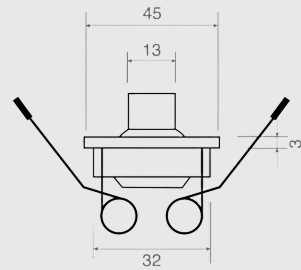

112-45A

Adjustable support

- OR** Gold
- CR** Chrome
- GR** Grey

Fibre type	Ø mm	Compatible ferrules
Glass	4,0 - 4,3 6,0	TPV/12 TPV/24
Synthetic	4,0 - 4,5 6,0	TPS/45 TPS/60

CE  Ø 34