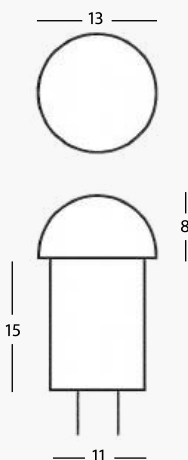

**Product Features**

**Spotlight material:** plexiglass  
**Front ring:** plexiglass  
**Front glass:** frosted  
**Led:** 1 LED 0,2W  
**Power:** 0,2W  
**LED light:** white 2700°K - 3000°K - 4000°K - 5500°K  
**Supply current:** constant current 12V  
**Connection:** parallel connection  
**Degree of protection:** IP65  
**Installation:** by pressure or glue  
**Led lifetime:** 50.000 hours  
**Control mode:** on/Off, Dimmable, RF Remote Control, DMX, DALI, Smart App\*

**Finish**

PL Plexiglass

**LED color**

- 001 White 2700K      20 Blue
- 00 White 3000K      30 Green
- 01 White 4000K      40 Red
- 10 White 5500K

**Focal**

00 Diffuse light

Steps signalling

False Ceiling

Shelves

Wall (internal)

\* **Smart Control & Support**