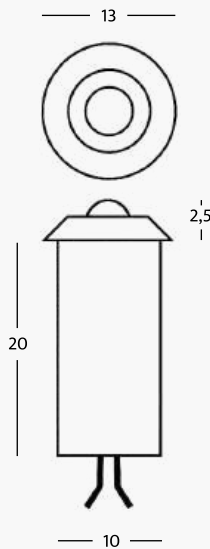

Product Features

- Spotlight material:** aluminum
- Front ring:** aluminum
- Front glass:** transparent
- Led:** 1 LED 0,2W
- Power:** 0,2W
- LED light:** white 2700°K - 3000°K - 4000°K - 5500°K
- Supply current:** constant current 12V
- Connection:** parallel connection
- Degree of protection:** IP54
- Installation:** by pressure or glue
- Led lifetime:** 50.000 hours
- Control mode:** on/Off, Dimmable, RF Remote Control, DMX, DALI, Smart App*

Finition

- CR** Chrome
- GR** Grey
- OR** Gold

LED color

- 001** White 2700K
- 20** Blue
- 00** White 3000K
- 30** Green
- 01** White 4000K
- 40** Red
- 10** White 5500K

Focal

- 00** Diffuse light

Steps signalling

False Ceiling

Shelves

Wall (internal)

* **Smart Control & Support**