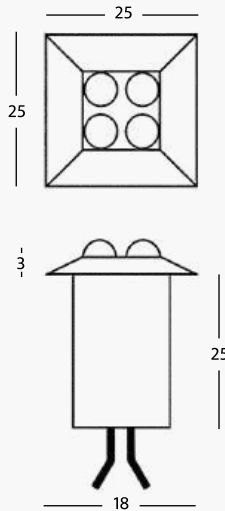

Product Features

- Spotlight material:** aluminum
- Front ring:** aluminum
- Front glass:** transparent
- Led:** 4 LED 0,2W
- Power:** 0,8W
- LED light:** white 2700°K - 3000°K - 4000°K - 5500°K
- Supply current:** constant current 12V
- Connection:** parallel connection
- Degree of protection:** IP54
- Installation:** by pressure or glue
- Led lifetime:** 50.000 hours
- Control mode:** on/Off, Dimmable, RF Remote Control, DMX, DALI, Smart App*

Finition

- CR Chrome
- GR Grey
- OR Gold

LED color

- 001 White 2700K
- 20 Blue
- 00 White 3000K
- 30 Green
- 01 White 4000K
- 40 Red
- 10 White 5500K

Focal

- 00 Diffuse light

Steps signalling

False Ceiling

Shelves

Wall (internal)

* **Smart Control & Support**