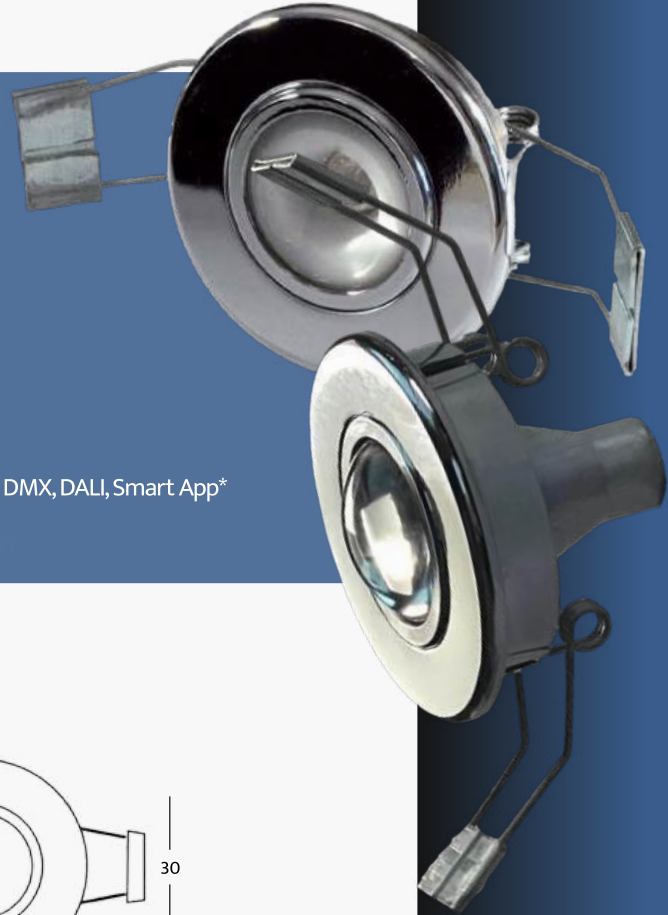

Product Features

- Spotlight material: aluminum
- Front ring: aluminum
- Front glass: transparent
- Led: LED 1 da 1W
- Power: 1W
- LED light: white 2700°K - 3000°K - 4000°K - 5500°K
- Supply current: 350mA constant
- Connection: serial connection
- Degree of protection: IP40
- Installation: by means of springs
- Led lifetime: 50.000 hours
- Control mode: on/Off, Dimmable, RF Remote Control, DMX, DALI, Smart App*

Finish

- OR Gold
- NE Black
- CR Chrome
- GR Grey

LED color

- 001 White 2700K
- 00 White 3000K
- 01 White 4000K
- 10 White 5500K
- 20 Blue
- 30 Green
- 40 Red

Focal

- 06 120°
- 08 35°

* **Smart Control & Support**