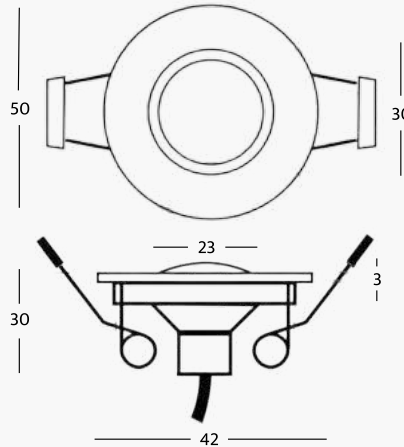

Product Features

- Spotlight material: aluminum
- Front ring: aluminum
- Front glass: transparent
- Led: LED 1 da 1W
- Power: 1W
- LED light: white 2700°K - 3000°K - 4000°K - 5500°K
- Supply current: 350mA constant
- Connection: serial connection
- Degree of protection: IP40
- Installation: by means of springs
- Led lifetime: 50.000 hours
- Control mode: on/Off, Dimmable, RF Remote Control, DMX, DALI, Smart App*

Finish

- OR Gold
- NE Black
- CR Chrome
- GR Grey

LED color

- 001 White 2700K
- 00 White 3000K
- 01 White 4000K
- 10 White 5500K
- 20 Blue
- 30 Green
- 40 Red

Focal

- 06 120°
- 08 35°

* **Smart Control & Support**