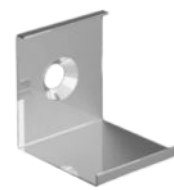

amazon alexa

Tuya Smart

KG/M 0,5

Profile in silver-grey, black, gold and white painted anodized aluminum, cut to measure on your needs. Excellent profile for visible installations, or for room lighting with the housing in perimeter veils, to direct the light towards the upwards or towards the interior of the room obtaining an excellent light reflection without any loss, thanks to the 45° inclination of the light. Cover in opal polycarbonate. Supplied for installation complete with closing caps, opal cover and clip. With the profile we can also supply LED strips with white light or RGB+W, with the appropriate power supplies depending on the power and type of LEDs inserted.

dimensions

finishes available

gold

silver

white

black

The profiles are supplied cut to size, maximum length 3m, ready for installation, with standard on-off or dimmable power supplies for white light.

The RGB+W strips can be supplied with control via RF remote control, wall touch panel, dmx, dali, and with the Google Assistance, Alexa and Tuya apps for smartphone control.

accessories

opal
cover
CV-A12/01-OP

cap
with hole
TP-A12/01-T1

closed
cap
TP-A12/01-T2

clip
CL-A12/01

1

installation

2

fixing the clip
with a screw

attach the profile
to the clip

The profiles are supplied cut to measure, maximum length 3m, complete with diffuser + caps and fixing clips.

Upon request, the profiles are supplied with LED strips chosen from White / Dynamic White / RGB / RGB+W and light control modules managed by the following systems: