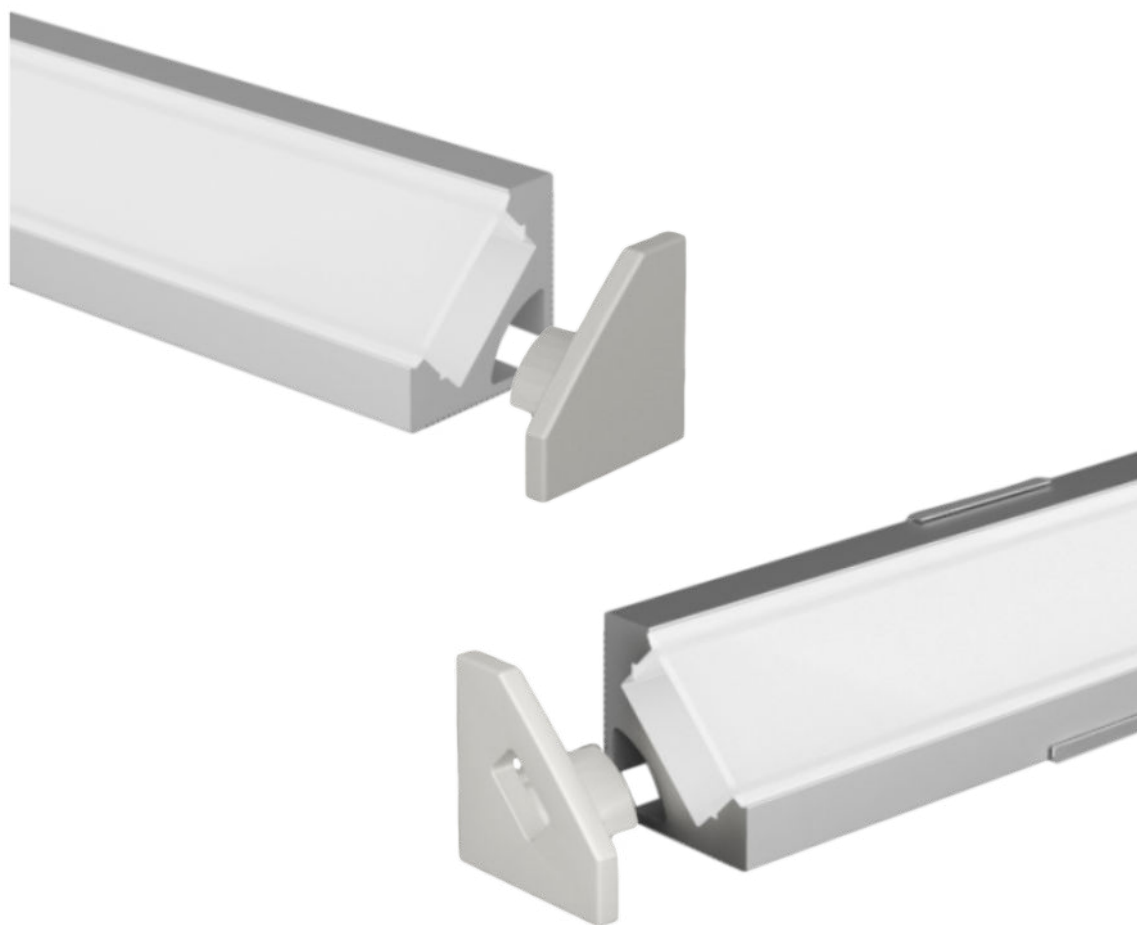

amazon alexa

Tuya Smart

KG/M 0,5

Profile in silver-grey, black, gold and white painted anodized aluminum, cut to measure on your needs. Excellent profile for visible installations, or for room lighting with the housing in perimeter veils, to direct the light towards the upwards or towards the interior of the room obtaining an excellent light reflection without any loss, thanks to the 45° inclination of the light. Cover in opal polycarbonate. Supplied for installation complete with closing caps, opal cover and clip. With the profile we can also supply LED strips with white light or RGB+W, with the appropriate power supplies depending on the power and type of LEDs inserted.

dimensions

finishes available

gold

silver

white

black

The profiles are supplied cut to size, maximum length 3m, ready for installation, with standard on-off or dimmable power supplies for white light.

The RGB+W strips can be supplied with control via RF remote control, wall touch panel, dmx, dali, and with the Google Assistance, Alexa and Tuya apps for smartphone control.

accessories

opal
cover
CV-A12/01-OP

cap
with hole
TP-A12/01-T1

closed
cap
TP-A12/01-T2

clip
CL-A12/01

1

installation

2

fixing the clip
with a screw

attach the profile
to the clip

The profiles are supplied cut to measure, maximum length 3m, complete with diffuser + caps and fixing clips.

Upon request, the profiles are supplied with LED strips chosen from White / Dynamic White / RGB / RGB+W and light control modules managed by the following systems: