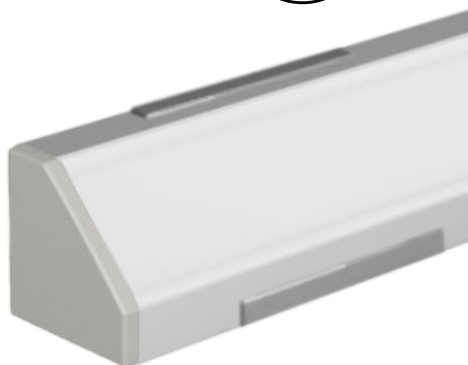

amazon alexa

Tuya Smart

KG/M 0,5

Profile in silver-grey, black, gold and white painted anodized aluminum, cut to measure on your needs. Excellent profile for visible installations, or for room lighting with the housing in perimeter veils, to direct the light towards the upwards or towards the interior of the room obtaining an excellent light reflection without any loss, thanks to the 45° inclination of the light. Cover in opal polycarbonate. Supplied for installation complete with closing caps, opal cover and clip. With the profile we can also supply LED strips with white light or RGB+W, with the appropriate power supplies depending on the power and type of LEDs inserted.

dimensions

finishes available

gold

silver

white

black

The profiles are supplied cut to size, maximum length 3m, ready for installation, with standard on-off or dimmable power supplies for white light.

The RGB+W strips can be supplied with control via RF remote control, wall touch panel, dmx, dali, and with the Google Assistance, Alexa and Tuya apps for smartphone control.

accessories

opal
cover
CV-A12/01-OP

cap
with hole
TP-A12/01-T1

closed
cap
TP-A12/01-T2

clip
CL-A12/01

1

installation

2

fixing the clip
with a screw

attach the profile
to the clip

The profiles are supplied cut to measure, maximum length 3m, complete with diffuser + caps and fixing clips.

Upon request, the profiles are supplied with LED strips chosen from White / Dynamic White / RGB / RGB+W and light control modules managed by the following systems: