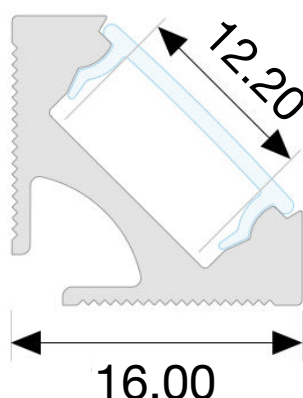

amazon alexa

Tuya Smart

KG/M 0,5

Profile in silver-grey, black, gold and white painted anodized aluminum, cut to measure on your needs. Excellent profile for visible installations, or for room lighting with the housing in perimeter veils, to direct the light towards the upwards or towards the interior of the room obtaining an excellent light reflection without any loss, thanks to the 45° inclination of the light. Cover in opal polycarbonate. Supplied for installation complete with closing caps, opal cover and clip. With the profile we can also supply LED strips with white light or RGB+W, with the appropriate power supplies depending on the power and type of LEDs inserted.

dimensions

finishes available

gold

silver

white

black

The profiles are supplied cut to size, maximum length 3m, ready for installation, with standard on-off or dimmable power supplies for white light.

The RGB+W strips can be supplied with control via RF remote control, wall touch panel, dmx, dali, and with the Google Assistance, Alexa and Tuya apps for smartphone control.

fixing the clip
with a screw

attach the profile
to the clip

The profiles are supplied cut to measure, maximum length 3m, complete with diffuser + caps and fixing clips.

Upon request, the profiles are supplied with LED strips chosen from White / Dynamic White / RGB / RGB+W and light control modules managed by the following systems: