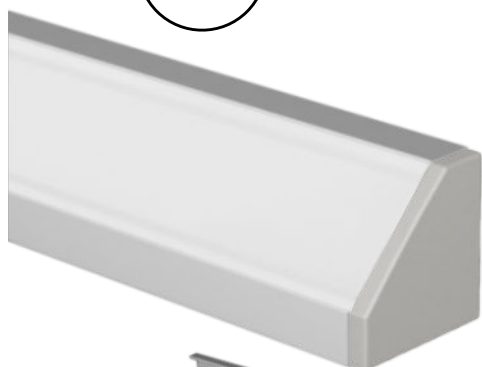

amazon alexa

Tuya Smart

KG/M 0,5

Profile in silver-grey, black, gold and white painted anodized aluminum, cut to measure on your needs. Excellent profile for visible installations, or for room lighting with the housing in perimeter veils, to direct the light towards the upwards or towards the interior of the room obtaining an excellent light reflection without any loss, thanks to the 45° inclination of the light. Cover in opal polycarbonate. Supplied for installation complete with closing caps, opal cover and clip. With the profile we can also supply LED strips with white light or RGB+W, with the appropriate power supplies depending on the power and type of LEDs inserted.

dimensions

finishes available

gold

silver

white

black

The profiles are supplied cut to size, maximum length 3m, ready for installation, with standard on-off or dimmable power supplies for white light.

The RGB+W strips can be supplied with control via RF remote control, wall touch panel, dmx, dali, and with the Google Assistance, Alexa and Tuya apps for smartphone control.

accessories

opal
cover
CV-A12/01-OP

cap
with hole
TP-A12/01-T1

closed
cap
TP-A12/01-T2

clip
CL-A12/01

1

installation

2

fixing the clip
with a screw

attach the profile
to the clip

The profiles are supplied cut to measure, maximum length 3m, complete with diffuser + caps and fixing clips.

Upon request, the profiles are supplied with LED strips chosen from White / Dynamic White / RGB / RGB+W and light control modules managed by the following systems: