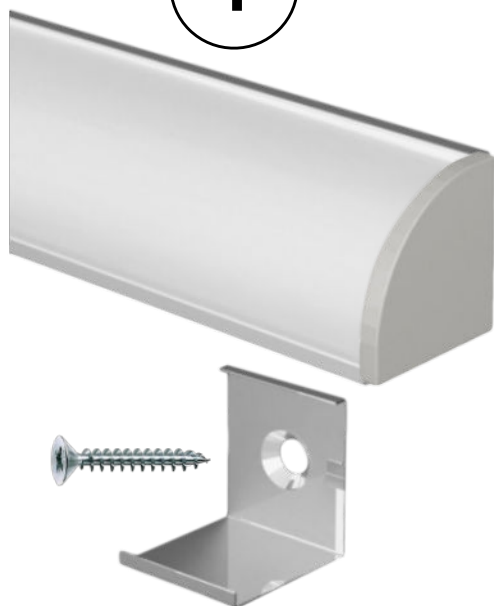

amazon alexa

Tuya Smart

KG/M 0,5

Profile in silver-grey, black, gold and white painted anodized aluminum, cut to measure on your needs. Excellent profile for visible installations, or for lighting environments with housing in perimeter veils, to direct the light upwards or towards the interior of the room, obtaining excellent light reflection without any loss, thanks to the 45° inclination of the light. Cover in opal polycarbonate. Supplied for installation complete with closing caps, opal cover and clip. With the profile we can also supply LED strips with white light or RGB+W, with the appropriate power supplies depending on the power and type of LEDs inserted.

### finishes available

gold

silver

white

black

The profiles are supplied cut to size, maximum length 3m, ready for installation, with standard on-off or dimmable power supplies for white light.

The RGB+W strips can be supplied with control via RF remote control, wall touch panel, dmx, dali, and with the Google Assistance, Alexa and Tuya apps for smartphone control.

## accessories

opal  
cover  
CV-A14/01-OP

cap  
with hole  
TP-A14/01-T1

closed  
cap  
TP-A14/01-T2

clip  
CL-A14/01

**1**

installation

**2**

fixing the clip  
with a screw

attack the profile  
to the clip

The profiles are supplied cut to measure, maximum length 3m, complete with diffuser + caps and fixing clips.

Upon request, the profiles are supplied with LED strips chosen from White / Dynamic White / RGB / RGB+W and light control modules managed by the following systems: