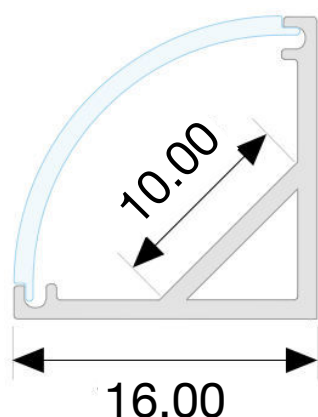

amazon alexa

Tuya Smart

KG/M 0,5

Profile in silver-grey, black, gold and white painted anodized aluminum, cut to measure on your needs. Excellent profile for visible installations, or for lighting environments with housing in perimeter veils, to direct the light upwards or towards the interior of the room, obtaining excellent light reflection without any loss, thanks to the 45° inclination of the light. Cover in opal polycarbonate. Supplied for installation complete with closing caps, opal cover and clip. With the profile we can also supply LED strips with white light or RGB+W, with the appropriate power supplies depending on the power and type of LEDs inserted.

### dimensions

### finishes available

gold

silver

white

black

The profiles are supplied cut to size, maximum length 3m, ready for installation, with standard on-off or dimmable power supplies for white light.

The RGB+W strips can be supplied with control via RF remote control, wall touch panel, dmx, dali, and with the Google Assistance, Alexa and Tuya apps for smartphone control.

fixing the clip  
with a screw

attack the profile  
to the clip

The profiles are supplied cut to measure, maximum length 3m, complete with diffuser + caps and fixing clips.

Upon request, the profiles are supplied with LED strips chosen from White / Dynamic White / RGB / RGB+W and light control modules managed by the following systems: