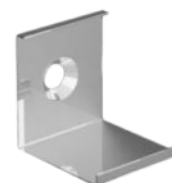

amazon alexa

Tuya Smart

KG/M 0,5

Profile in silver-grey, black, gold and white painted anodized aluminum, cut to measure on your needs. Excellent profile for visible installations, or for lighting environments with housing in perimeter veils, to direct the light upwards or towards the interior of the room, obtaining excellent light reflection without any loss, thanks to the 45° inclination of the light. Cover in opal polycarbonate. Supplied for installation complete with closing caps, opal cover and clip. With the profile we can also supply LED strips with white light or RGB+W, with the appropriate power supplies depending on the power and type of LEDs inserted.

## accessories

opal  
cover  
CV-A14/01-OP

cap  
with hole  
TP-A14/01-T1

closed  
cap  
TP-A14/01-T2

clip  
CL-A14/01

**1**

installation

**2**

fixing the clip  
with a screw

attack the profile  
to the clip

The profiles are supplied cut to measure, maximum length 3m, complete with diffuser + caps and fixing clips.

Upon request, the profiles are supplied with LED strips chosen from White / Dynamic White / RGB / RGB+W and light control modules managed by the following systems: