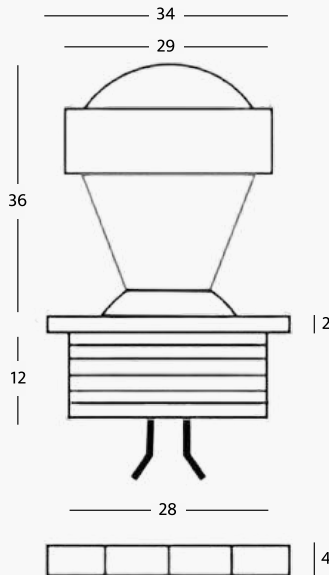

**Product Features**

- Spotlight material: aluminium
- Front ring: aluminium
- Front glass: transparent
- Led: 1 LED 1W
- Power: 1W
- LED light: white 2700°K - 3000°K - 4000°K - 5500°K
- Supply current: 350mA constant
- Connection: serial connection
- Degree of protection: IP40
- Installation: by means of a fastening nut
- Led lifetime: 50.000 hours
- Control mode: on/Off, Dimmable, RF Remote Control, DMX, DALI, Smart App\*

**Finish**

- OR Gold
- NE Black
- CR Chrome
- GR Grey

**LED color**

- 001 White 2700K
- 20 Blue
- 00 White 3000K
- 30 Green
- 01 White 4000k
- 40 Red
- 10 White 5500K

**Focal**

- 06 120°
- 08 35°

\* **Smart Control & Support**