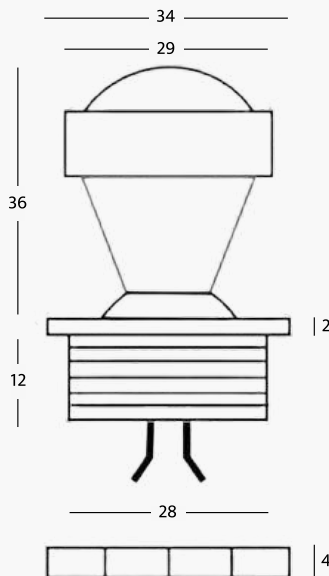

Focal

- 06 120°
- 08 35°

* Smart Control & Support