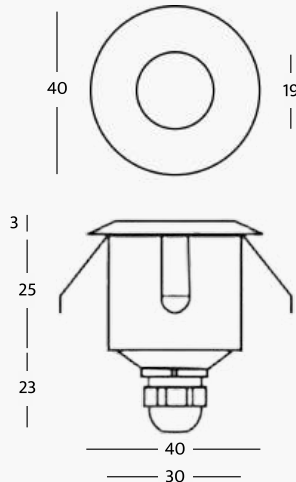

Product Features

- Spotlight material:** 316L stainless steel and aluminum
- Front ring:** stainless steel and aluminum
- Front glass:** transparent
- Led:** 4 LED 1W
- Power:** 4W
- LED light:** RGB+W (red, green, blue + white)
- Supply current:** 350mA constant
- Connection:** serial connection
- Degree of protection:** IP65
- Installation:** by means of springs
- Led lifetime:** 50.000 hours
- Control mode:** on/Off, Dimmable, RF Remote Control, DMX, DALI, Smart App*

Finish

- AL Polished stainless steel
- AO Matte stainless steel
- OR Gold
- GR Grey
- CR Chrome

LED color

Focal

- 02 15°
- 06 120°
- 03 30°
- 05 60°

False Ceiling

Wall (internal)

Shelves