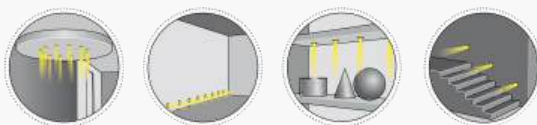

Product Features

- Spotlight material:** 316L stainless steel and aluminum
- Front ring:** stainless steel and aluminum
- Front glass:** transparent
- Led:** 4 LED 1W
- Power:** 4W
- LED light:** RGB+W (red, green, blue + white)
- Supply current:** 350mA constant
- Connection:** serial connection
- Degree of protection:** IP65
- Installation:** by means of springs
- Led lifetime:** 50.000 hours
- Control mode:** on/Off, Dimmable, RF Remote Control, DMX, DALI, Smart App*

Finish

- AL Polished stainless steel
- AO Matte stainless steel
- OR Gold
- GR Grey
- CR Chrome

LED color

Focal

- 02 15°
- 06 120°
- 03 30°
- 05 60°

False Ceiling

Wall (internal)

Shelves