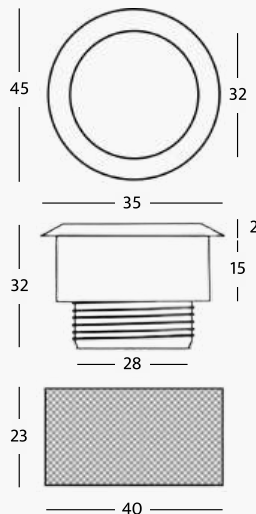

Product Features

- Spotlight material:** 316L stainless steel
- Front ring:** 316L stainless steel
- Front glass:** transparent
- Led:** 4LEDs 1W
- Power:** 4W
- LED light:** RGB+W (red, green, blue + white)
- Supply current:** 350mA constant
- Connection:** serial connection
- Degree of protection:** IP65
- Installation:** Installation by fixing nut
- Led lifetime:** 50.000 hours
- Control mode:** on/Off, Dimmable, RF Remote Control, DMX, DALI, Smart App*

Finish

- AL Polished stainless steel
- AO Matte stainless steel

LED color

Focal

- 01 10°
- 03 30°
- 04 45°

* **Smart Control & Support**