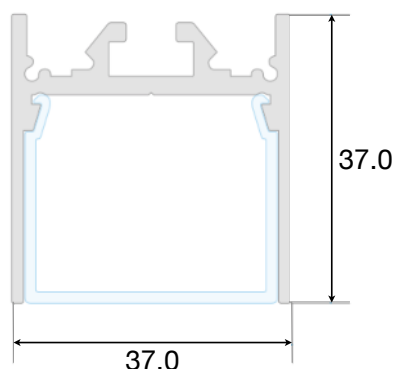

total recessing installation

ceiling installation

suspension installation

amazon alexa

Tuya Smart

KG/M 0,5

Profile in silver-grey, black, gold and white painted anodized aluminum, cut to size according to your needs. It is a recessed profile designed to be installed completely hidden inside plasterboard false ceilings or visible on the ceiling or Suspension. Compared to common flat LED profiles, this product has a wider coverage which guarantees a wider and more uniform diffusion of the light beam but given the width of the LED strip housing, it is possible to install two LED strips side by side; in addition, being a profile suitable for recessing in plasterboard, the final effect will be of great impact: a homogeneous and continuous beam of light. Cover in opal or transparent polycarbonate. Supplied for installation complete with closing caps, opal cover and plate. With the profile we can also supply LED strips with white light or RGB+W, with the appropriate power supplies depending on the power and type of LEDs inserted.

dimensions

finishes available

gold

silver

white

black

suspension installation

ceiling installation

total recessing installation

The profiles are supplied cut to size, maximum length 3m, ready for installation, with standard on-off or dimmable power supplies for white light.

The RGB+W strips can be supplied with control via RF remote control, wall touch panel, dmx, dali, and with the Google Assistance, Alexa and Tuya apps for smartphone control.

## accessories

opal  
cover  
CV-RS37/01-OP

closed  
cap  
TP-RS37/01-T1

clip  
CL-RS37/01

fixing  
plate  
CL-RS37/02

hanging  
kit  
CL-RS37/03

The profiles are supplied cut to measure, maximum length 3m, complete with diffuser + caps and fixing clips.