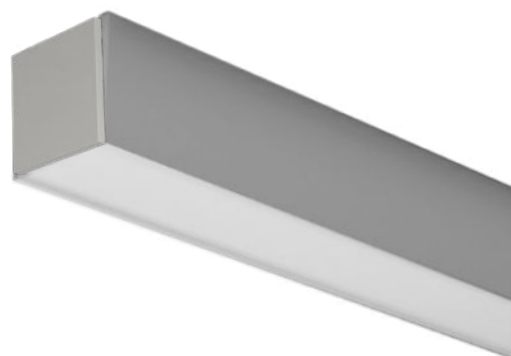

total recessing installation

ceiling installation

suspension installation

amazon alexa

Tuya Smart

KG/M 0,5

Profile in silver-grey, black, gold and white painted anodized aluminum, cut to size according to your needs. It is a recessed profile designed to be installed completely hidden inside plasterboard false ceilings or visible on the ceiling or Suspension. Compared to common flat LED profiles, this product has a wider coverage which guarantees a wider and more uniform diffusion of the light beam but given the width of the LED strip housing, it is possible to install two LED strips side by side; in addition, being a profile suitable for recessing in plasterboard, the final effect will be of great impact: a homogeneous and continuous beam of light. Cover in opal or transparent polycarbonate. Supplied for installation complete with closing caps, opal cover and plate. With the profile we can also supply LED strips with white light or RGB+W, with the appropriate power supplies depending on the power and type of LEDs inserted.

dimensions

finishes available

gold

silver

white

black

suspension installation

ceiling installation

## accessories

opal  
cover  
CV-RS37/01-OP

closed  
cap  
TP-RS37/01-T1

clip  
CL-RS37/01

fixing  
plate  
CL-RS37/02

hanging  
kit  
CL-RS37/03

The profiles are supplied cut to measure, maximum length 3m, complete with diffuser + caps and fixing clips.

**1**

ceiling installation

**2**

fixing the clip  
with a screw

attack the profile  
to the clip

The profiles are supplied cut to measure, maximum length 3m, complete with diffuser + caps and fixing clips.