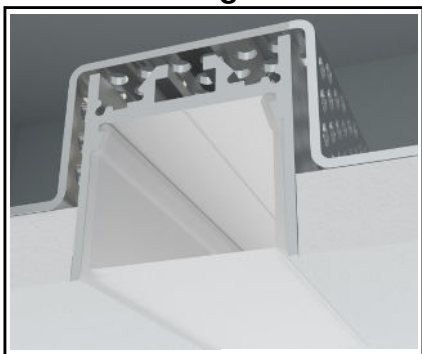

total recessing installation

ceiling installation

suspension installation

amazon alexa

Tuya Smart

KG/M 0,5

Profile in silver-grey, black, gold and white painted anodized aluminum, cut to size according to your needs. It is a recessed profile designed to be installed completely hidden inside plasterboard false ceilings or visible on the ceiling or Suspension. Compared to common flat LED profiles, this product has a wider coverage which guarantees a wider and more uniform diffusion of the light beam but given the width of the LED strip housing, it is possible to install two LED strips side by side; in addition, being a profile suitable for recessing in plasterboard, the final effect will be of great impact: a homogeneous and continuous beam of light. Cover in opal or transparent polycarbonate. Supplied for installation complete with closing caps, opal cover and plate. With the profile we can also supply LED strips with white light or RGB+W, with the appropriate power supplies depending on the power and type of LEDs inserted.

dimensions

finishes available

gold

silver

white

black

suspension installation

ceiling installation

total recessing installation

The profiles are supplied cut to size, maximum length 3m, ready for installation, with standard on-off or dimmable power supplies for white light.

The RGB+W strips can be supplied with control via RF remote control, wall touch panel, dmx, dali, and with the Google Assistance, Alexa and Tuya apps for smartphone control.

**1**

ceiling installation

**2**

fixing the clip  
with a screw

attack the profile  
to the clip

The profiles are supplied cut to measure, maximum length 3m, complete with diffuser + caps and fixing clips.