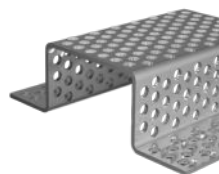

total recessing installation

ceiling installation

suspension installation

amazon alexa

Tuya Smart

KG/M 0,5

Profile in silver-grey, black, gold and white painted anodized aluminum, cut to size according to your needs. It is a recessed profile designed to be installed completely hidden inside plasterboard false ceilings or visible on the ceiling or Suspension. Compared to common flat LED profiles, this product has a wider coverage which guarantees a wider and more uniform diffusion of the light beam but given the width of the LED strip housing, it is possible to install two LED strips side by side; in addition, being a profile suitable for recessing in plasterboard, the final effect will be of great impact: a homogeneous and continuous beam of light. Cover in opal or transparent polycarbonate. Supplied for installation complete with closing caps, opal cover and plate. With the profile we can also supply LED strips with white light or RGB+W, with the appropriate power supplies depending on the power and type of LEDs inserted.

## accessories

opal  
cover  
CV-RS37/01-OP

closed  
cap  
TP-RS37/01-T1

clip  
CL-RS37/01

fixing  
plate  
CL-RS37/02

hanging  
kit  
CL-RS37/03

The profiles are supplied cut to measure, maximum length 3m, complete with diffuser + caps and fixing clips.