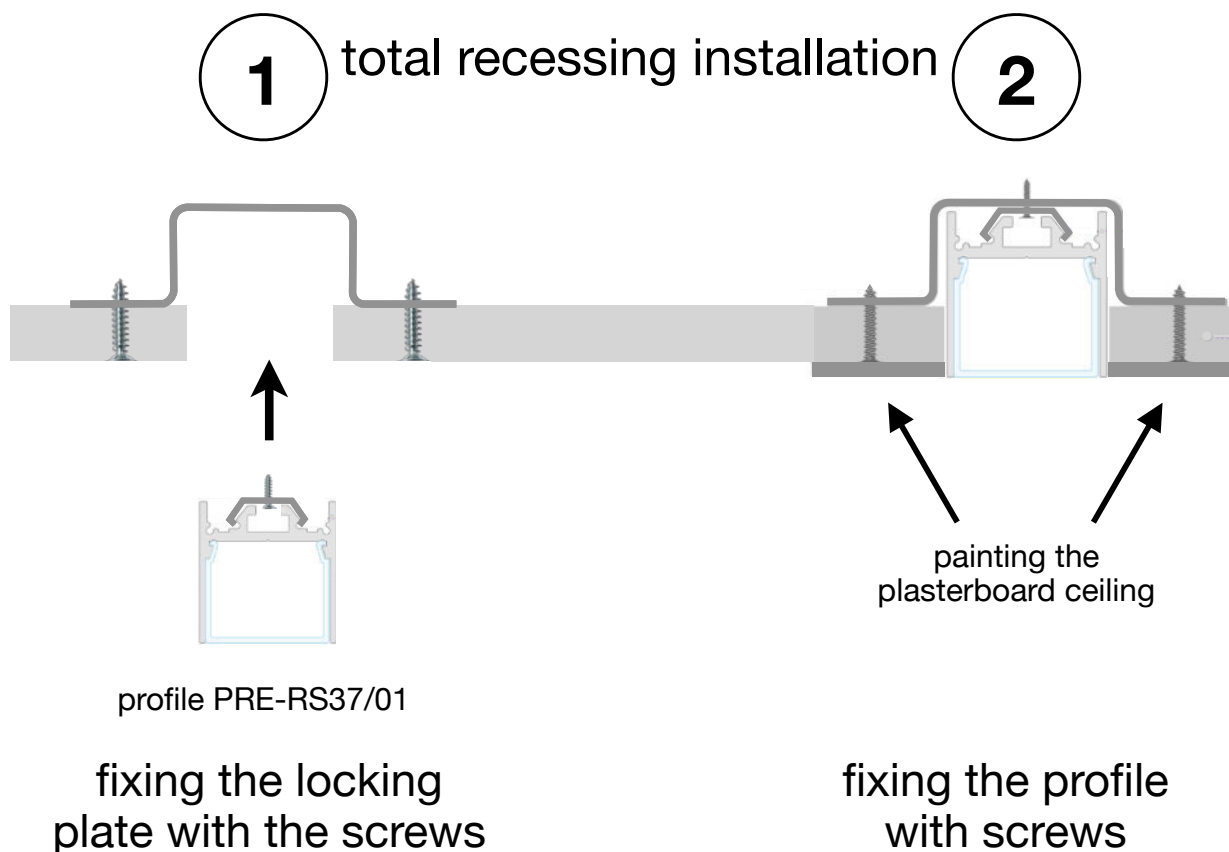

total recessing installation

ceiling installation

suspension installation

amazon alexa

Tuya Smart

KG/M 0,5

Profile in silver-grey, black, gold and white painted anodized aluminum, cut to size according to your needs. It is a recessed profile designed to be installed completely hidden inside plasterboard false ceilings or visible on the ceiling or Suspension. Compared to common flat LED profiles, this product has a wider coverage which guarantees a wider and more uniform diffusion of the light beam but given the width of the LED strip housing, it is possible to install two LED strips side by side; in addition, being a profile suitable for recessing in plasterboard, the final effect will be of great impact: a homogeneous and continuous beam of light. Cover in opal or transparent polycarbonate. Supplied for installation complete with closing caps, opal cover and plate. With the profile we can also supply LED strips with white light or RGB+W, with the appropriate power supplies depending on the power and type of LEDs inserted.

total recessing installation

The profiles are supplied cut to size, maximum length 3m, ready for installation, with standard on-off or dimmable power supplies for white light.

The RGB+W strips can be supplied with control via RF remote control, wall touch panel, dmx, dali, and with the Google Assistance, Alexa and Tuya apps for smartphone control.

## accessories

opal  
cover  
CV-RS37/01-OP

closed  
cap  
TP-RS37/01-T1

clip  
CL-RS37/01

fixing  
plate  
CL-RS37/02

hanging  
kit  
CL-RS37/03

The profiles are supplied cut to measure, maximum length 3m, complete with diffuser + caps and fixing clips.

**1**

ceiling installation

**2**

fixing the clip  
with a screw

attack the profile  
to the clip

The profiles are supplied cut to measure, maximum length 3m, complete with diffuser + caps and fixing clips.