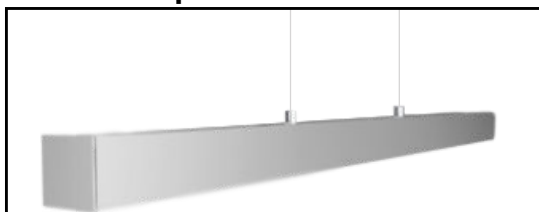

total recessing installation

ceiling installation

suspension installation

amazon alexa

Tuya Smart

KG/M 0,5

Profile in silver-grey, black, gold and white painted anodized aluminum, cut to size according to your needs. It is a recessed profile designed to be installed completely hidden inside plasterboard false ceilings or visible on the ceiling or Suspension. Compared to common flat LED profiles, this product has a wider coverage which guarantees a wider and more uniform diffusion of the light beam but given the width of the LED strip housing, it is possible to install two LED strips side by side; in addition, being a profile suitable for recessing in plasterboard, the final effect will be of great impact: a homogeneous and continuous beam of light. Cover in opal or transparent polycarbonate. Supplied for installation complete with closing caps, opal cover and plate. With the profile we can also supply LED strips with white light or RGB+W, with the appropriate power supplies depending on the power and type of LEDs inserted.

dimensions

finishes available

gold

silver

white

black

suspension installation

ceiling installation

total recessing installation

The profiles are supplied cut to size, maximum length 3m, ready for installation, with standard on-off or dimmable power supplies for white light.

The RGB+W strips can be supplied with control via RF remote control, wall touch panel, dmx, dali, and with the Google Assistance, Alexa and Tuya apps for smartphone control.