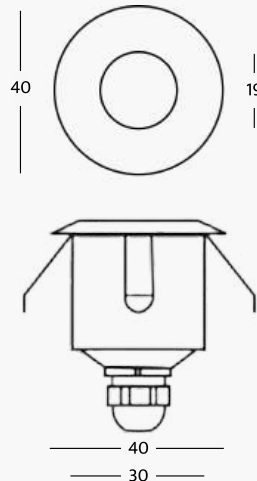

Product Features

- Spotlight material:** 316L stainless steel and aluminum
- Front ring:** stainless steel and aluminum
- Front glass:** transparent
- Led:** 1LEDs 3W
- Power:** 3W
- LED light:** white 2700°K - 3000°K - 4000°K - 5500°K
- Supply current:** 700mA constant
- Connection:** serial connection
- Degree of protection:** IP65
- Installation:** by means of springs
- Led lifetime:** 50.000 hours
- Control mode:** on/Off, Dimmable, RF Remote Control, DMX, DALI, Smart App*

Focal

- 02 15°
- 03 30°
- 05 60°
- 06 120°

*** Smart Control & Support**

False Ceiling

Wall (internal)

Shelves

Steps lighting