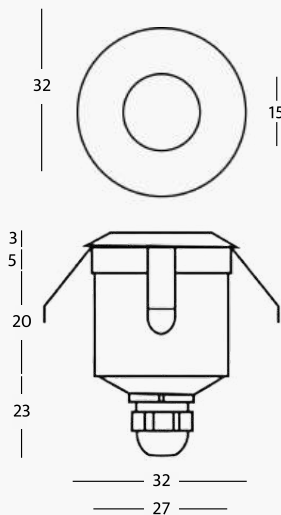

Product Features

- Spotlight material:** 316L stainless steel and aluminum
- Front ring:** stainless steel and aluminum
- Front glass:** transparent
- Led:** 1 LED da 1W
- Power:** 1W
- LED light:** white 2700°K - 3000°K - 4000°K - 5500°K
- Supply current:** 350mA constant
- Connection:** serial connection
- Degree of protection:** IP65
- Installation:** by means of springs
- Led lifetime:** 50.000 hours
- Control mode:** on/Off, Dimmable, RF Remote Control, DMX, DALI, Smart App*

Focal

- 06 120°

* **Smart Control & Support**

False Ceiling

Wall (internal)

Shelves

Steps lighting