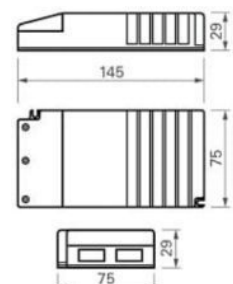

SQR/RGB09

Modulo controllo SQR/RGB09 / Color control SQR/RGB09

Fabbrica - Factory

Via Nelson Mandela, 20 | 24048 Treviolo (BG) | Italy
Tel. +39 035 0448601 - Fax +39 035 0448585
info@fibre-ottiche.com - www.fibre-ottiche.it