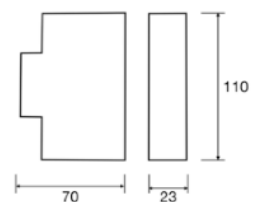

Massimo 2 faretti con 3LED full color o massimo 6 faretti con 1LED full color
 Max 2 spotlights with 3 full color LEDs or max 6 spotlights with 1LED full color

SQR-DALI/RGB

Modulo DALI / DALI Module

SQR/RGB09