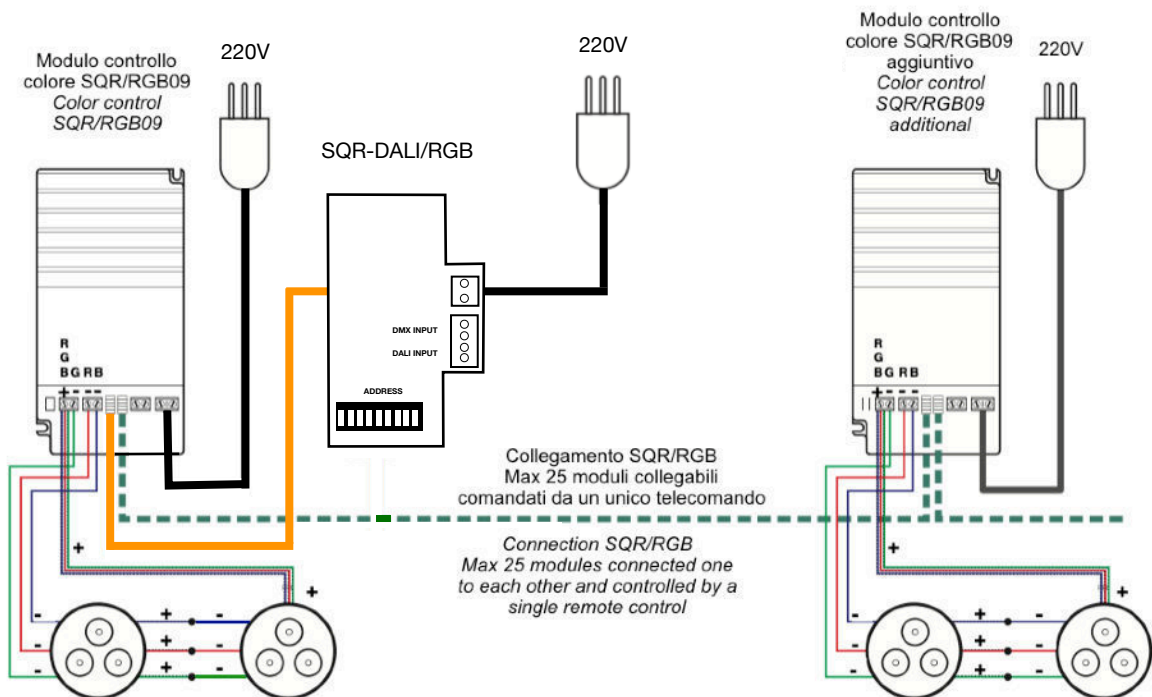

DALI/RGB

Sistema di alimentazione e controllo DALI per faretti LED RGB
 Power supply and DALI control system for RGB spotlights

Massimo 2 faretti con 3LED full color o massimo 6 faretti con 1LED full color
 Max 2 spotlights with 3 full color LEDs or max 6 spotlights with 1LED full color

Massimo 2 faretti con 3LED full color o massimo 6 faretti con 1LED full color
 Max 2 spotlights with 3 full color LEDs or max 6 spotlights with 1LED full color

SQR-DALI/RGB

Modulo DALI / DALI Module

SQR/RGB09

Modulo controllo SQR/RGB09 / Color control SQR/RGB09

Fabbrica - Factory

Via Nelson Mandela, 20 | 24048 Treviolo (BG) | Italy
 Tel. +39 035 0448601 - Fax +39 035 0448585
 info@fibre-ottiche.com - www.fibre-ottiche.it