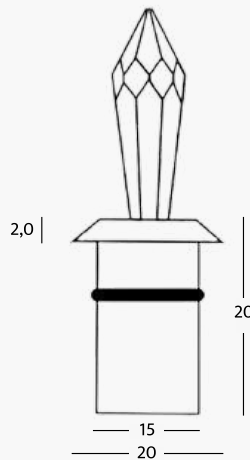

Product Features

- Spotlight material:** aluminum
- Front ring:** aluminum
- Front glass:** cristal
- Led:** 1 LED 1W
- Power:** 1W
- LED light:** white 2700°K - 3000°K - 4000°K - 5500°K
- Supply current:** 350mA constant
- Connection:** serial connection
- Degree of protection:** IP54
- Installation:** by pressure or glue
- Led lifetime:** 50.000 hours
- Control mode:** on/Off, Dimmable, RF Remote Control, DMX, DALI, Smart App*

Finish

-  Gold
-  Grey
-  Chrome

LED color

-  001 White 2700K
-  20 Blue
-  00 White 3000K
-  30 Green
-  01 White 4000k
-  40 Red
-  10 White 5500K

Focal

-  00 Diffuse light

* **Smart Control & Support**

False ceiling