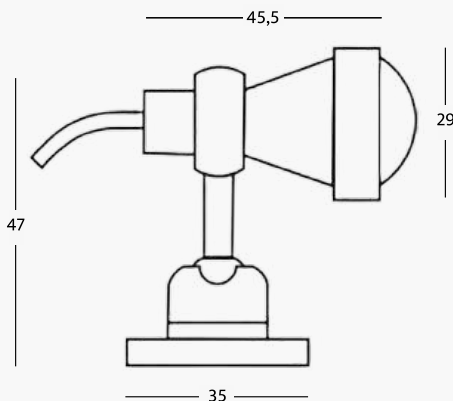

Product Features

Spotlight material: aluminium

Front ring: aluminium

Front glass: transparent

Led: 1 LED 1W

Power: 1W

LED light: white 2700°K - 3000°K - 4000°K - 5500°K

Supply current: 350mA constant

Connection: serial connection

Degree of protection: IP40

Installation: by means of screws

Led lifetime: 50.000 hours

Control mode: on/Off, Dimmable, RF Remote Control, DMX, DALI, Smart App*

Finish

 Gold  Grey  Chrome

LED color

 001 White 2700K  20 Blue
 00 White 3000K  30 Green
 01 White 4000k  40 Red
 10 White 5500K

Focal

 06 120°
 08 35°

*** Smart Control & Support**

False ceiling

Wall (Interior)

Shelves