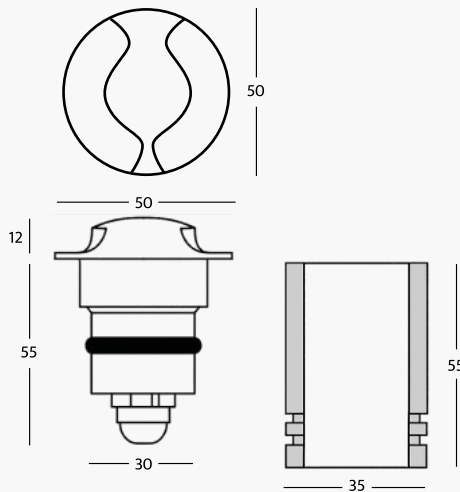

LED color

- **001** White 2700K
- **20** Blue
- **00** White 3000K
- **30** Green
- **01** White 4000K
- **40** Red
- **10** White 5500K

Focal

00 Diffuse light

* Smart Control & Support