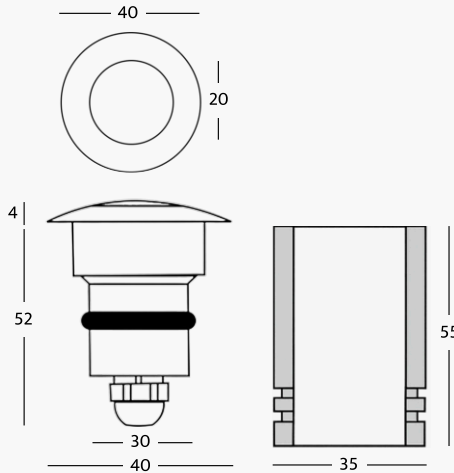

Product Features

- **Spotlight material:** 316L stainless steel and aluminum
- **Front ring:** 316L stainless steel
- **Front glass:** frosted
- **Led light:** white 2700°K - 3000°K - 4000°K - 5500°K
- **Power:** 1W
- **Supply current:** 350mA constant
- **Connection:** serial connection
- **Degree of protection:** IP67
- **Installation:** by means of (included) housing frame
- **Led lifetime:** 50.000 hours
- **Control mode:** on/Off, Dimmable, RF Remote Control, DMX, DALI, Smart App*

Finish

- **AO** Matt stainless steel
- **AL** Polished stainless steel

LED color

- **001** White 2700K
- **00** White 3000K
- **01** White 4000k
- **10** White 5500K
- **20** Blue
- **30** Green
- **40** Red

Focal

- **00** Diffuse light

* **Smart Control & Support**