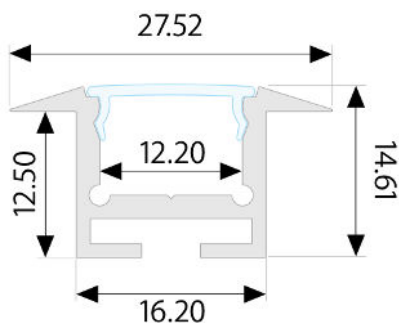

amazon alexa

Tuya Smart

Profile in silver-grey, black, gold and white painted anodized aluminum, cut to measure on your needs.

Excellent profile for recessed visible installations, quick installation inside plasterboard false ceilings, thanks to the thickness exactly equal to the thickness of a plasterboard plate and to its simple fixing system. The wings help to cover any imperfections in shaving, allowing you to obtain a perfect aesthetic result. Cover in opal polycarbonate.

dimensions

finishes available

gold

silver

white

black

The profiles are supplied cut to size, maximum length 3m, ready for installation, with standard on-off or dimmable power supplies for white light.

The RGB+W strips can be supplied with control via RF remote control, wall touch panel, dmx, dali, and with the Google Assistance, Alexa and Tuya apps for smartphone control.

accessories

opal
cover
CV-RS27/01-OP

cap
with hole
TP-RS27/01-T1

closed
cap
TP-RS27/01-T2

fixing
spring
CL-RS27/01

The profiles are supplied cut to measure, maximum length 3m, complete with diffuser + caps and fixing clips.