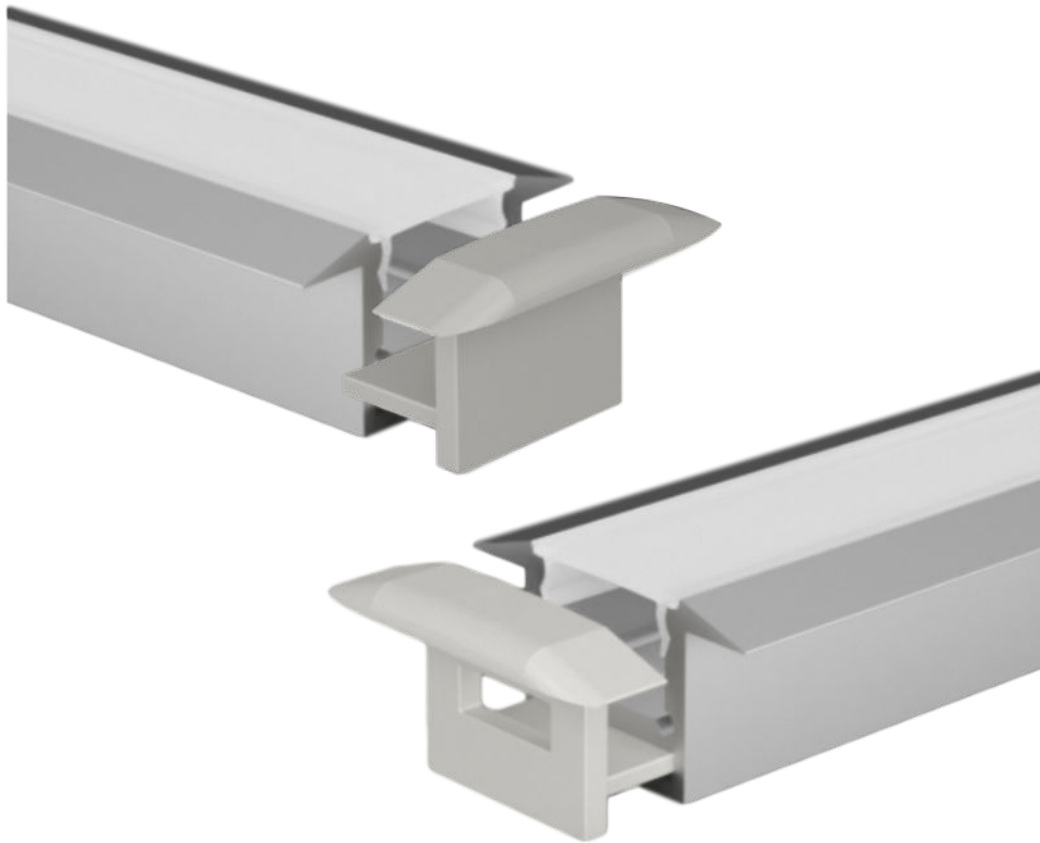

amazon alexa

Tuya Smart

Profile in silver-grey, black, gold and white painted anodized aluminum, cut to measure on your needs.

Excellent profile for recessed visible installations, quick installation inside plasterboard false ceilings, thanks to the thickness exactly equal to the thickness of a plasterboard plate and to its simple fixing system. The wings help to cover any imperfections in shaving, allowing you to obtain a perfect aesthetic result. Cover in opal polycarbonate.

Supplied for installation complete with closing caps, opal cover and clip. With the profile we can also supply LED strips with white light or RGB+W, with the appropriate power supplies depending on the power and type of LEDs inserted.

dimensions

finishes available

gold

silver

white

black

The profiles are supplied cut to size, maximum length 3m, ready for installation, with standard on-off or dimmable power supplies for white light.

The RGB+W strips can be supplied with control via RF remote control, wall touch panel, dmx, dali, and with the Google Assistance, Alexa and Tuya apps for smartphone control.

accessories

opal
cover
CV-RS27/01-OP

cap
with hole
TP-RS27/01-T1

closed
cap
TP-RS27/01-T2

fixing
spring
CL-RS27/01

The profiles are supplied cut to measure, maximum length 3m, complete with diffuser + caps and fixing clips.