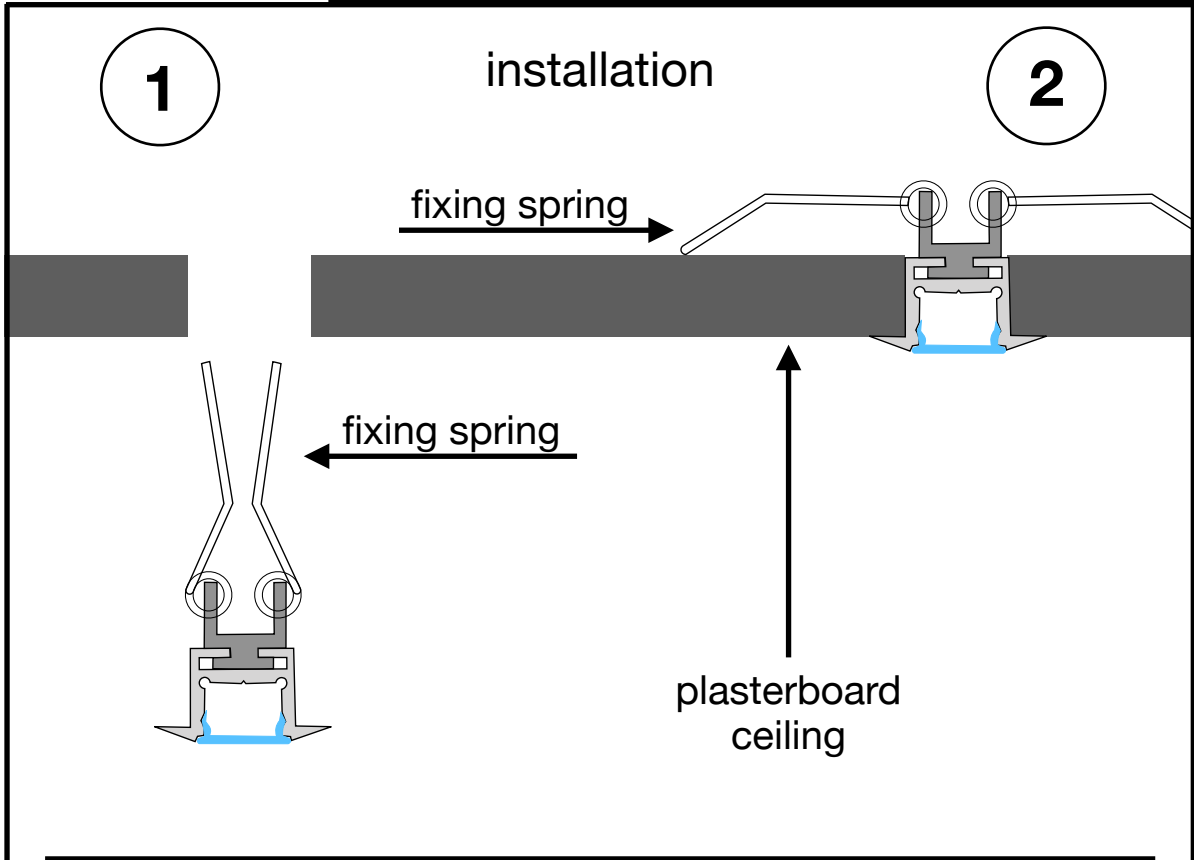

dimensions

finishes available

gold

silver

white

black

The profiles are supplied cut to size, maximum length 3m, ready for installation, with standard on-off or dimmable power supplies for white light.

The RGB+W strips can be supplied with control via RF remote control, wall touch panel, dmx, dali, and with the Google Assistance, Alexa and Tuya apps for smartphone control.

accessories

opal
cover
CV-RS27/01-OP

cap
with hole
TP-RS27/01-T1

closed
cap
TP-RS27/01-T2

fixing
spring
CL-RS27/01

The profiles are supplied cut to measure, maximum length 3m, complete with diffuser + caps and fixing clips.

Upon request, the profiles are supplied with LED strips chosen from White / Dynamic White / RGB / RGB+W and light control modules managed by the following systems:

TYPE LED	RF REMOTE CONTROL / PANEL	DMX	DALI	ALEXA/GOOGLE HOME/TUYA	PUSH	1-10V 0-10V
WHITE LED	✓	✓	✓	✓	✓	✓
DYNAMIC WHITE LED	✓	✓	✓	✓		
RGB LED	✓	✓	✓	✓		
RGB+W LED	✓	✓	✓	✓		