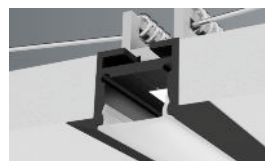

Supplied for installation complete with closing caps, opal cover and clip. With the profile we can also supply LED strips with white light or RGB+W, with the appropriate power supplies depending on the power and type of LEDs inserted.

dimensions

finishes available

gold

silver

white

black

The profiles are supplied cut to size, maximum length 3m, ready for installation, with standard on-off or dimmable power supplies for white light.

The RGB+W strips can be supplied with control via RF remote control, wall touch panel, dmx, dali, and with the Google Assistance, Alexa and Tuya apps for smartphone control.

accessories

opal
cover
CV-RS27/01-OP

cap
with hole
TP-RS27/01-T1

closed
cap
TP-RS27/01-T2

fixing
spring
CL-RS27/01

The profiles are supplied cut to measure, maximum length 3m, complete with diffuser + caps and fixing clips.