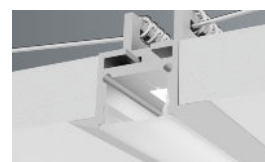

Supplied for installation complete with closing caps, opal cover and clip. With the profile we can also supply LED strips with white light or RGB+W, with the appropriate power supplies depending on the power and type of LEDs inserted.

dimensions

finishes available

gold

silver

white

black

The profiles are supplied cut to size, maximum length 3m, ready for installation, with standard on-off or dimmable power supplies for white light.

The RGB+W strips can be supplied with control via RF remote control, wall touch panel, dmx, dali, and with the Google Assistance, Alexa and Tuya apps for smartphone control.

accessories

opal
cover
CV-RS27/01-OP

cap
with hole
TP-RS27/01-T1

closed
cap
TP-RS27/01-T2

fixing
spring
CL-RS27/01

The profiles are supplied cut to measure, maximum length 3m, complete with diffuser + caps and fixing clips.