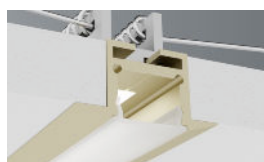

amazon alexa

Tuya Smart

Profile in silver-grey, black, gold and white painted anodized aluminum, cut to measure on your needs.

Excellent profile for recessed visible installations, quick installation inside plasterboard false ceilings, thanks to the thickness exactly equal to the thickness of a plasterboard plate and to its simple fixing system. The wings help to cover any imperfections in shaving, allowing you to obtain a perfect aesthetic result. Cover in opal polycarbonate.

Supplied for installation complete with closing caps, opal cover and clip. With the profile we can also supply LED strips with white light or RGB+W, with the appropriate power supplies depending on the power and type of LEDs inserted.

dimensions

finishes available

gold

silver

white

black

The profiles are supplied cut to size, maximum length 3m, ready for installation, with standard on-off or dimmable power supplies for white light.

The RGB+W strips can be supplied with control via RF remote control, wall touch panel, dmx, dali, and with the Google Assistance, Alexa and Tuya apps for smartphone control.