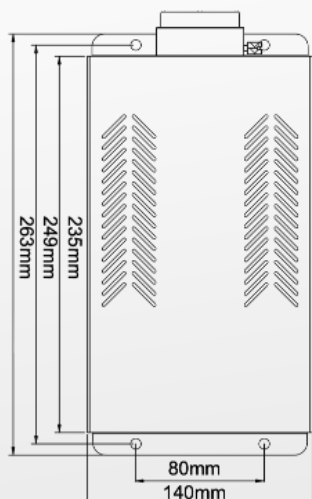

Led light sources are designed, thanks to the electronics integrated, for connection to an unlimited number of led light sources, maintaining color synchrony.

Technical Features	Description
<b>Led Power</b>	40W (RGB) +10W (WHITE)
<b>Led Colors</b>	RGB+W ( red, green, blue + white)
<b>Power Supply</b>	100-240 VAC 50/60Hz
<b>Led Lifespan</b>	50.000 hours
<b>Min Ambient Temperature</b>	-10°C
<b>Max Ambient Temperature</b>	+45°C
<b>Light Control</b>	R.F. remote control or DMX512
<b>Led Source Material</b>	Black powdercoat aluminum

## DIMENSIONS

- ① Common end input    ② Digital display    ③ Power switch    ④ Power corde
- ⑤ Function adjustment buttons    ⑥ DMX input/output    ⑦ Remote antenna