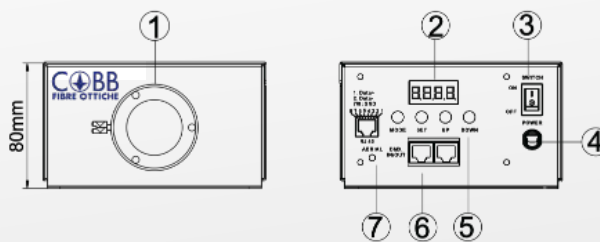

Led light sources are designed, thanks to the electronics integrated, for connection to an unlimited number of led light sources, maintaining color synchrony.

Technical Features	Description
<b>Led Power</b>	40W (RGB) +10W (WHITE)
<b>Led Colors</b>	RGB+W ( red, green, blue + white)
<b>Power Supply</b>	100-240 VAC 50/60Hz
<b>Led Lifespan</b>	50.000 hours
<b>Min Ambient Temperature</b>	-10°C
<b>Max Ambient Temperature</b>	+45°C
<b>Light Control</b>	R.F. remote control or DMX512
<b>Led Source Material</b>	Black powdercoat aluminum

## DIMENSIONS

- ① Common end input    ② Digital display    ③ Power switch    ④ Power corde
- ⑤ Function adjustment buttons    ⑥ DMX input/output    ⑦ Remote antenna