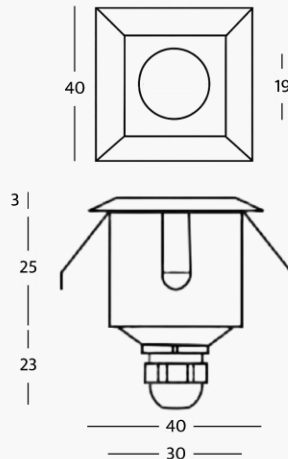

Product Features

- Spotlight material:** 316L stainless steel and aluminum
- Front ring:** stainless steel and aluminum
- Front glass:** transparent
- Led:** 4 LEDs 1W
- Power:** 4W
- LED light:** RGB+W (red, green, blue + white)
- Supply current:** 350mA constant
- Connection:** serial connection
- Degree of protection:** IP65
- Installation:** by means of springs
- Led lifetime:** 50.000 hours
- Control mode:** on/Off, Dimmable, RF Remote Control, DMX, DALI, Smart App*

Finish

- AL Polished stainless steel
- AO Matte stainless steel
- OR Gold
- GR Grey
- CR Chrome

LED color

Focal

- 02 15°
- 06 120°
- 03 30°
- 05 60°

*** Smart Control & Support**

False ceiling

Wall (internal)