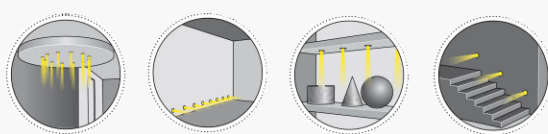

Product Features

- Spotlight material:** 316L stainless steel and aluminum
- Front ring:** stainless steel and aluminum
- Front glass:** transparent
- Led:** 1 LED 1W
- Power:** 1W
- LED light:** white 2700°K - 3000°K - 4000°K - 5500°K
- Supply current:** 350mA constant
- Connection:** serial connection
- Degree of protection:** IP65
- Installation:** by means of springs
- Led lifetime:** 50.000 hours
- Control mode:** on/Off, Dimmable, RF Remote Control, DMX, DALI, Smart App*

Finish

- AL** Polished stainless steel
- AO** Matte stainless steel
- OR** Gold
- GR** Grey
- CR** Chrome

LED color

- 001** White 2700K
- 00** White 3000K
- 01** White 4000k
- 10** White 5500K
- 20** Blue
- 30** Green
- 40** Red

Focal

- 06** 120°

* **Smart Control & Support**

False ceiling Floor (indoor) Shelves Stair lighting