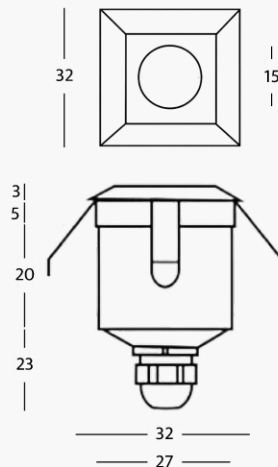

Product Features

- Spotlight material:** 316L stainless steel and aluminum
- Front ring:** stainless steel and aluminum
- Front glass:** transparent
- Led:** 1 LED 1W
- Power:** 1W
- LED light:** white 2700°K - 3000°K - 4000°K - 5500°K
- Supply current:** 350mA constant
- Connection:** serial connection
- Degree of protection:** IP65
- Installation:** by means of springs
- Led lifetime:** 50.000 hours
- Control mode:** on/Off, Dimmable, RF Remote Control, DMX, DALI, Smart App*

Focal

- 06** 120°

* **Smart Control & Support**

False ceiling Floor (indoor) Shelves Stair lighting