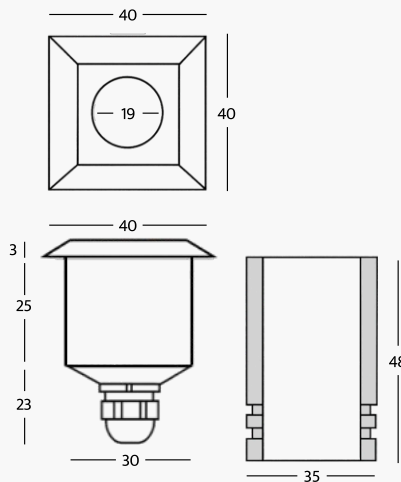

**Product Features**

- Spotlight material:** 316L stainless steel and aluminum
- Front ring:** 316L stainless steel
- Front glass:** transparent
- Led light:** white 2700°K - 3000°K - 4000°K - 5500°K
- Power:** 3W
- Supply current:** 700mA constant
- Connection:** serial connection
- Degree of protection:** IP67
- Installation:** by means of (included) housing frame
- Led lifetime:** 50.000 hours
- Control mode:** on/Off, Dimmable, RF Remote Control, DMX, DALI, Smart App\*

**Focal**

- |                              |                               |
|------------------------------|-------------------------------|
| <input type="radio"/> 02 15° | <input type="radio"/> 06 120° |
| <input type="radio"/> 03 30° |                               |
| <input type="radio"/> 05 60° |                               |