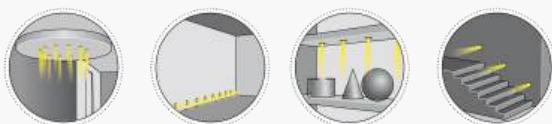

Product Features

- Spotlight material:** 316L stainless steel and aluminum
- Front ring:** stainless steel and aluminum
- Front glass:** transparent
- Led:** 1 LED 3W
- Power:** 3W
- LED light:** white 2700°K - 3000°K - 4000°K - 5500°K
- Supply current:** 700mA constant
- Connection:** serial connection
- Degree of protection:** IP65
- Installation:** by means of springs
- Led lifetime:** 50.000 hours
- Control mode:** on/Off, Dimmable, RF Remote Control, DMX, DALI, Smart App*

Finish

- AL Polished stainless steel
- AO Matte stainless steel
- OR Gold
- GR Grey
- CR Chrome

LED color

- 001 White 2700K
- 20 Blue
- 00 White 3000K
- 30 Green
- 01 White 4000K
- 40 Red
- 10 White 5500K

Focal

- 02 15°
- 06 120°
- 03 30°
- 05 60°

* **Smart Control & Support**

False Ceiling

Wall (internal)

Shelves

Steps lighting