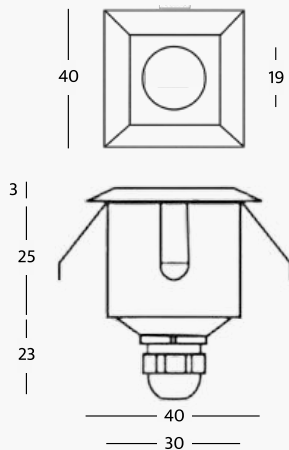

LED color

- 001 White 2700K
- 20 Blue
- 00 White 3000K
- 30 Green
- 01 White 4000K
- 40 Red
- 10 White 5500K