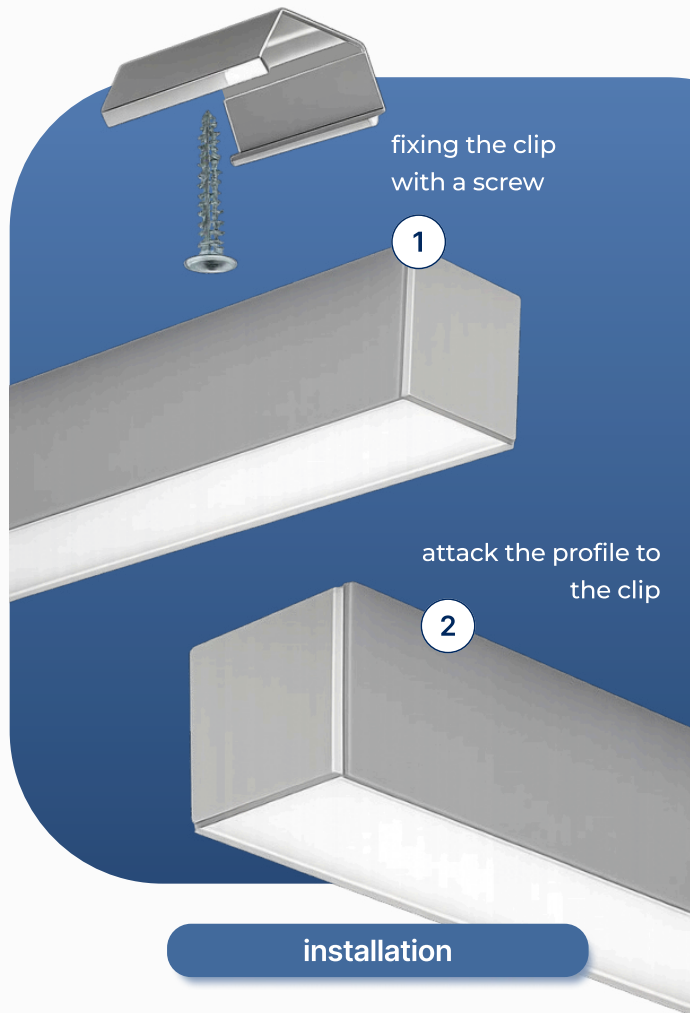

Rectangular ceiling profile

PRE-R26/01

alexa tuya

Google Assistant

A A+ A++

CE III F   KG/M 0,5

Profile in silver-grey, black, gold and white painted anodized aluminum, cut to measure on your needs. Excellent profile for visible installations, or for room lighting with housing in perimeter veils. Cover in opal polycarbonate. Supplied for installation complete with closing caps, opal cover and clip. With the profile we can also supply LED strips with white light or RGB+W, with the appropriate power supplies depending on the power and type of LEDs inserted

Dimensions

black

silver

gold

white

Finishes available

The profiles are supplied cut to size, maximum length 3m, ready for installation, with standard on-off or dimmable power supplies for white light. The RGB+W strips can be supplied with control via RF remote control, wall touch panel, dmx, dali, and with the Google Assistance, Alexa and Tuya apps for smartphone control.

Accessories

opal cover
CV-R26/01-OP

cap with hole
CV-R26/01-TR

closed cap
TP-R26/01-T2

clip
CL-RS26/01

installation

The profiles are supplied cut to measure, maximum length 3m, complete with diffuser + caps and fixing clips. Upon request, the profiles are supplied with LED strips chosen from White / Dynamic White / RGB / RGB+W and light control modules managed by the following systems