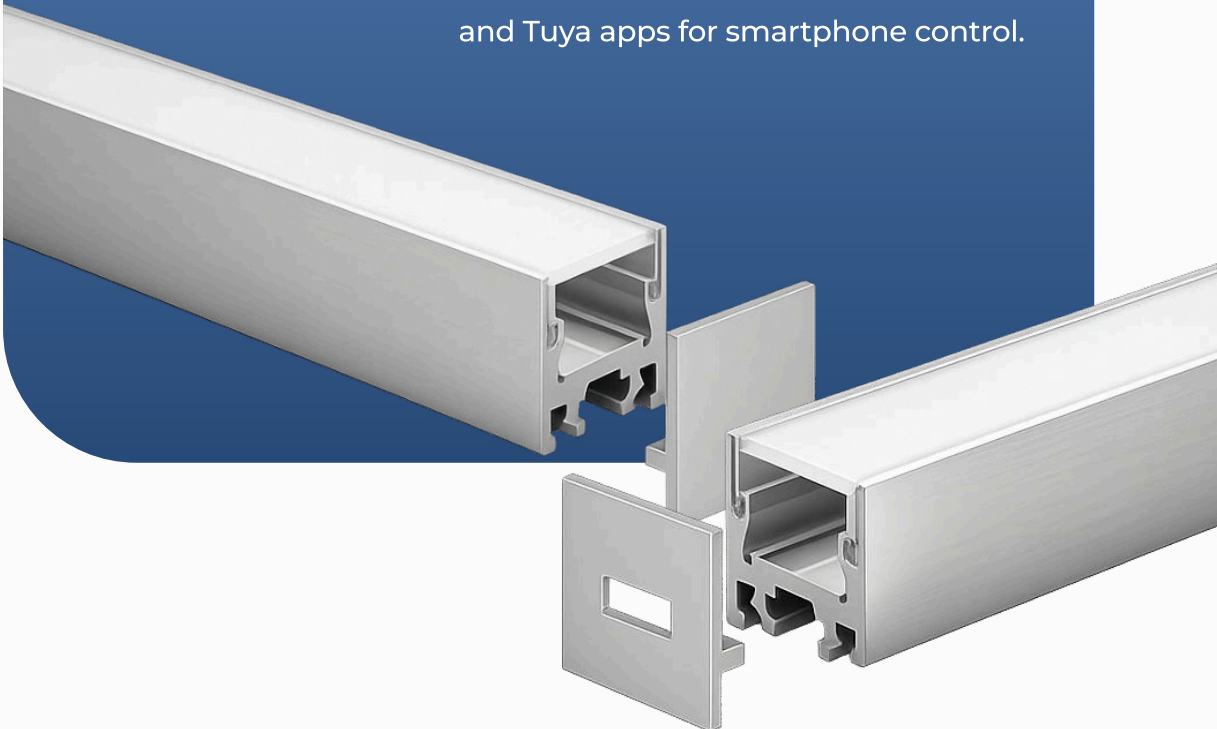

Rectangular ceiling profile

PRE-R26/01

alexa tuya

Google Assistant

A A+ A++

CE III F   KG/M 0,5

Profile in silver-grey, black, gold and white painted anodized aluminum, cut to measure on your needs. Excellent profile for visible installations, or for room lighting with housing in perimeter veils. Cover in opal polycarbonate. Supplied for installation complete with closing caps, opal cover and clip. With the profile we can also supply LED strips with white light or RGB+W, with the appropriate power supplies depending on the power and type of LEDs inserted

Dimensions

black

silver

gold

white

Finishes available

The profiles are supplied cut to size, maximum length 3m, ready for installation, with standard on-off or dimmable power supplies for white light. The RGB+W strips can be supplied with control via RF remote control, wall touch panel, dmx, dali, and with the Google Assistance, Alexa and Tuya apps for smartphone control.

Accessories

opal cover
CV-R26/01-OP

cap with hole
CV-R26/01-TR

closed cap
TP-R26/01-T2

clip
CL-RS26/01

installation

The profiles are supplied cut to measure, maximum length 3m, complete with diffuser + caps and fixing clips. Upon request, the profiles are supplied with LED strips chosen from White / Dynamic White / RGB / RGB+W and light control modules managed by the following systems

TYPE LED	RF REMOTE CONTROL / PANEL	DMX	DALI	ALEXA/GOOGLE HOME/TUYA	PUSH	1-10V / 0-10V
WHITE LED					✓	✓
DYNAMIC WHITE LED	✓	✓	✓	✓		
RGB LED						
RGB+W LED						