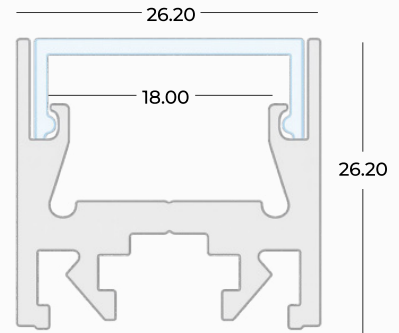

Rectangular ceiling profile

PRE-R26/01

alexa tuya

Google Assistant

A A+ A++

CE III F   KG/M 0,5

Profile in silver-grey, black, gold and white painted anodized aluminum, cut to measure on your needs. Excellent profile for visible installations, or for room lighting with housing in perimeter veils. Cover in opal polycarbonate. Supplied for installation complete with closing caps, opal cover and clip. With the profile we can also supply LED strips with white light or RGB+W, with the appropriate power supplies depending on the power and type of LEDs inserted

Dimensions

black

silver

gold

white

Finishes available

The profiles are supplied cut to size, maximum length 3m, ready for installation, with standard on-off or dimmable power supplies for white light. The RGB+W strips can be supplied with control via RF remote control, wall touch panel, dmx, dali, and with the Google Assistance, Alexa and Tuya apps for smartphone control.

Accessories

opal cover
CV-R26/01-OP

cap with hole
CV-R26/01-TR

closed cap
TP-R26/01-T2

clip
CL-RS26/01

installation

The profiles are supplied cut to measure, maximum length 3m, complete with diffuser + caps and fixing clips. Upon request, the profiles are supplied with LED strips chosen from White / Dynamic White / RGB / RGB+W and light control modules managed by the following systems