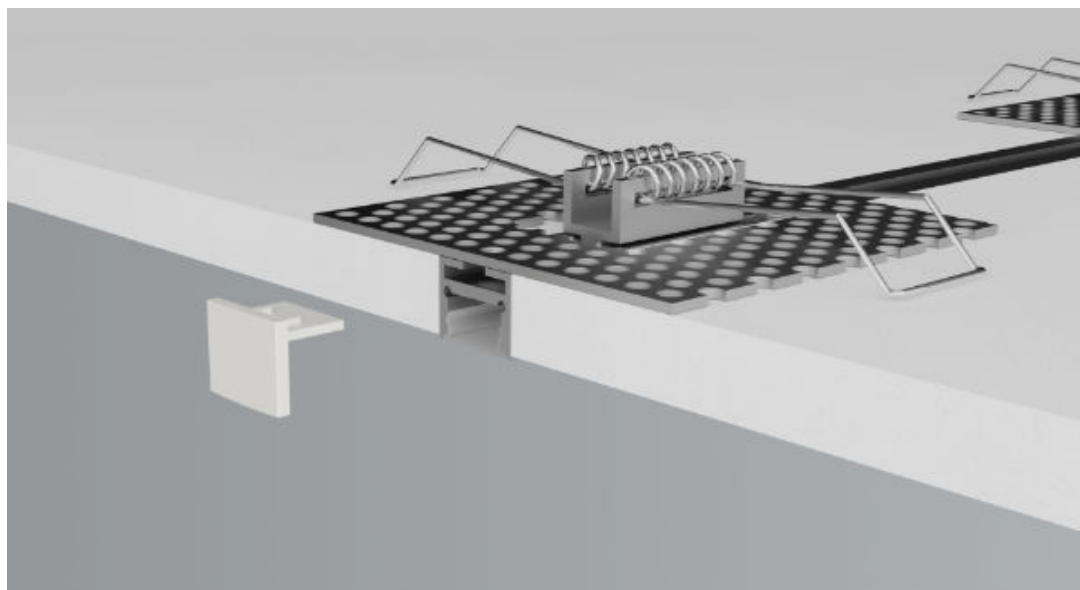

By installing this product, which has a height equal to the standard height of normal plasterboard slabs, a discreet effect will be obtained, with the profile perfectly integrated into the false ceiling without external elements. Cover in opal polycarbonate. Supplied for installation complete with closing caps, opal cover and plate with springs. With the profile we can also supply LED strips with white light or RGB+W, with the appropriate power supplies depending on the power and type of LEDs inserted.

### finishes available

silver

The profiles are supplied cut to size, maximum length 3m, ready for installation, with standard on-off or dimmable power supplies for white light.

The RGB+W strips can be supplied with control via RF remote control, wall touch panel, dmx, dali, and with the Google Assistance, Alexa and Tuya apps for smartphone control.

## accessories

opal  
cover  
CV-RS16/01-OP

cap  
with hole  
TP-RS16/01-T1

closed  
cap  
TP-R16/01-T2

plate  
with springs  
CL-RS16/01

**1**

installation

**2**

fixing the locking  
plate with screw

fixing the profile  
with the springs

The profiles are supplied cut to measure, maximum length 3m, complete with diffuser + caps and fixing clips.

Upon request, the profiles are supplied with LED strips chosen from White / Dynamic White / RGB / RGB+W and light control modules managed by the following systems: