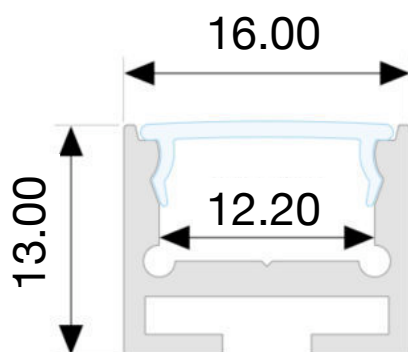

amazon alexa

Tuya Smart

KG/M 0,5

Silver-grey anodized aluminum profile cut to measure on your needs for customers who do not want visible support fins.

It was possible to remove the fins thanks to a particular and innovative hooking system, which, using a spring clip and a plate, firmly fixes the profile to the plasterboard false ceiling and prevents the creation of unevenness between the profile and the slab in which it's located.

By installing this product, which has a height equal to the standard height of normal plasterboard slabs, a discreet effect will be obtained, with the profile perfectly integrated into the false ceiling without external elements. Cover in opal polycarbonate. Supplied for installation complete with closing caps, opal cover and plate with springs. With the profile we can also supply LED strips with white light or RGB+W, with the appropriate power supplies depending on the power and type of LEDs inserted.

### dimensions

### finishes available

silver

The profiles are supplied cut to size, maximum length 3m, ready for installation, with standard on-off or dimmable power supplies for white light.

The RGB+W strips can be supplied with control via RF remote control, wall touch panel, dmx, dali, and with the Google Assistance, Alexa and Tuya apps for smartphone control.