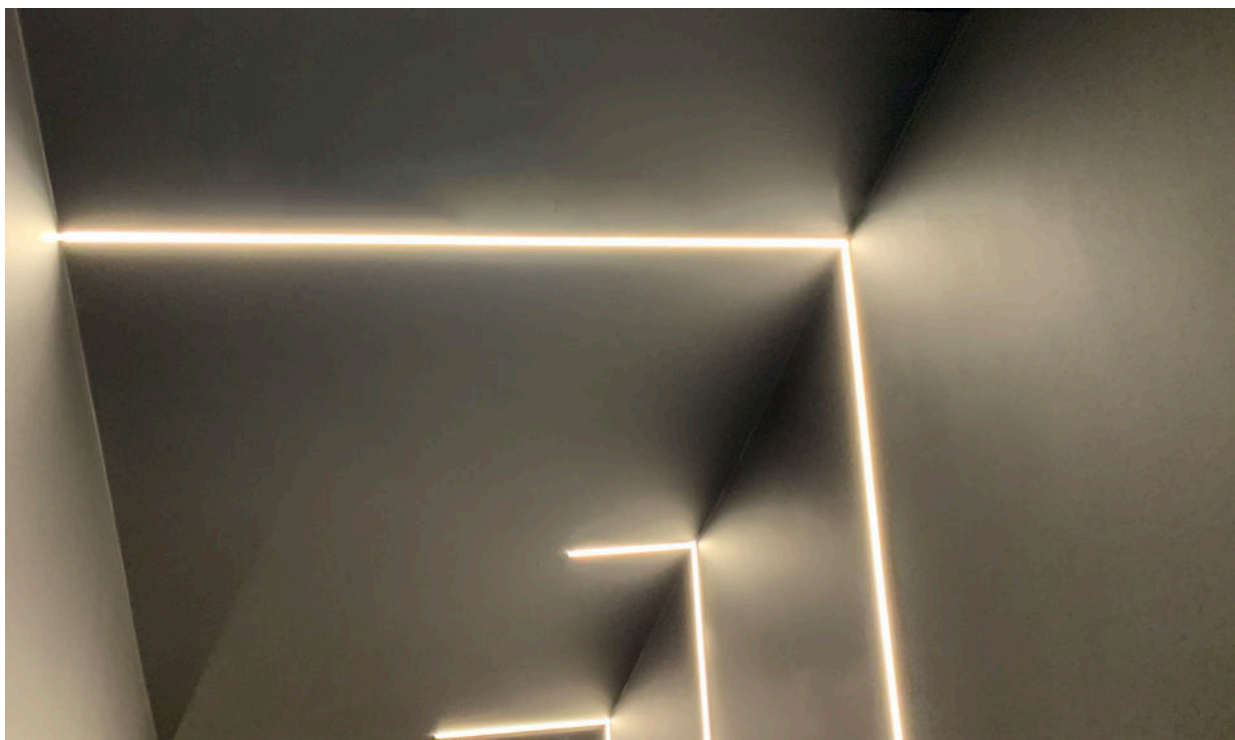

amazon alexa

Tuya Smart

KG/M 0,5

Silver-grey anodized aluminum profile cut to measure on your needs for customers who do not want visible support fins.

It was possible to remove the fins thanks to a particular and innovative hooking system, which, using a spring clip and a plate, firmly fixes the profile to the plasterboard false ceiling and prevents the creation of unevenness between the profile and the slab in which it's located.

By installing this product, which has a height equal to the standard height of normal plasterboard slabs, a discreet effect will be obtained, with the profile perfectly integrated into the false ceiling without external elements. Cover in opal polycarbonate. Supplied for installation complete with closing caps, opal cover and plate with springs. With the profile we can also supply LED strips with white light or RGB+W, with the appropriate power supplies depending on the power and type of LEDs inserted.

### dimensions

### finishes available

silver

The profiles are supplied cut to size, maximum length 3m, ready for installation, with standard on-off or dimmable power supplies for white light.

The RGB+W strips can be supplied with control via RF remote control, wall touch panel, dmx, dali, and with the Google Assistance, Alexa and Tuya apps for smartphone control.