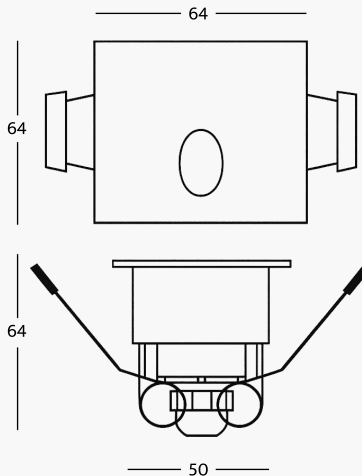

Focal

- 02 15°
- 05 60°

* Smart Control & Support