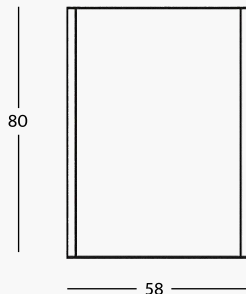

**Product Features**

**Spotlight material:** aluminum  
**Front ring:** aluminum  
**Front glass:** transparent  
**Led:** 1 LED 1W  
**Power:** 1W  
**LED light:** white 2700°K - 3000°K - 4000°K - 5500°K  
**Supply current:** 350mA constant  
**Connection:** serial connection  
**Degree of protection:** IP54  
**Installation:** by means of (included) housing frame  
**Led lifetime:** 50.000 hours  
**Control mode:** on/Off, Dimmable, RF Remote Control, DMX, DALI, Smart App\*

**Finition**

CR Chrome GR Grey

**LED color**

001 White 2700K	20 Blue
00 White 3000K	30 Green
01 White 4000k	40 Red
10 White 5500K	

**Focal**

02 15° 05 60°

Wall (internal)

Steps lighting