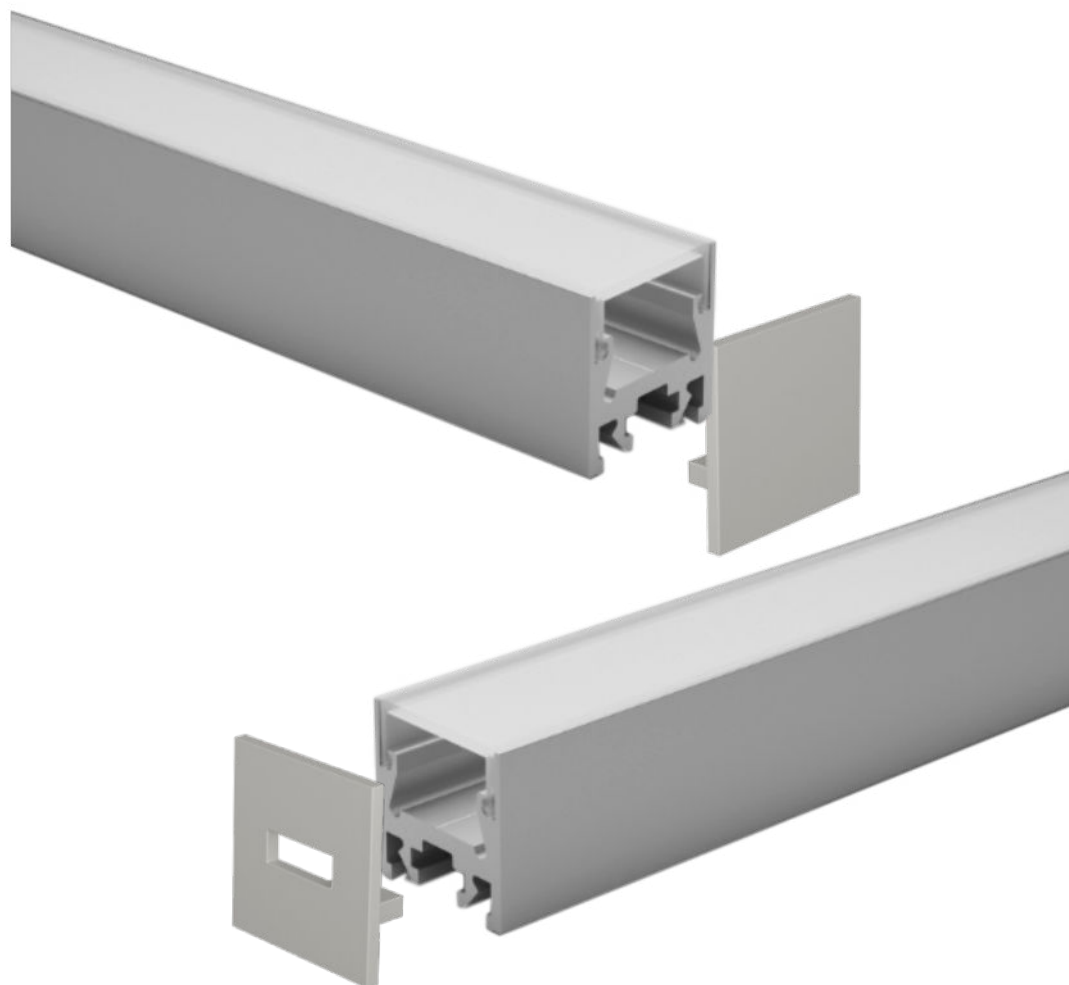

amazon alexa

Tuya Smart

KG/M 0,5

Profile in silver-grey, black, gold and white painted anodized aluminum, cut to measure on your needs.

Excellent profile for visible installations, or for room lighting with housing in perimeter veils. Cover in opal polycarbonate.

Supplied for installation complete with closing caps, opal cover and clip. With the profile we can also supply LED strips with white light or RGB+W, with the appropriate power supplies depending on the power and type of LEDs inserted.

dimensions

finishes available

The profiles are supplied cut to size, maximum length 3m, ready for installation, with standard on-off or dimmable power supplies for white light.

The RGB+W strips can be supplied with control via RF remote control, wall touch panel, dmx, dali, and with the Google Assistance, Alexa and Tuya apps for smartphone control.

2

attach the profile
to the clip

The profiles are supplied cut to measure, maximum length 3m, complete with diffuser + caps and fixing clips.

Upon request, the profiles are supplied with LED strips chosen from White / Dynamic White / RGB / RGB+W and light control modules managed by the following systems: