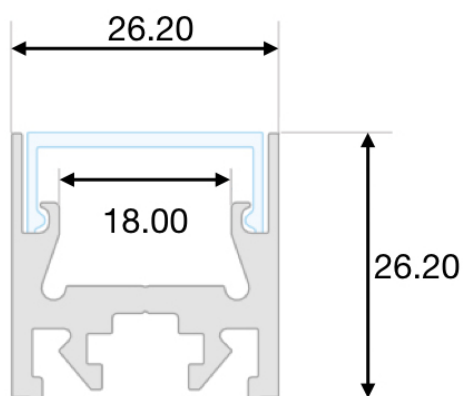

dimensions

finishes available

The profiles are supplied cut to size, maximum length 3m, ready for installation, with standard on-off or dimmable power supplies for white light.

The RGB+W strips can be supplied with control via RF remote control, wall touch panel, dmx, dali, and with the Google Assistance, Alexa and Tuya apps for smartphone control.

2

attach the profile
to the clip

The profiles are supplied cut to measure, maximum length 3m, complete with diffuser + caps and fixing clips.

Upon request, the profiles are supplied with LED strips chosen from White / Dynamic White / RGB / RGB+W and light control modules managed by the following systems: