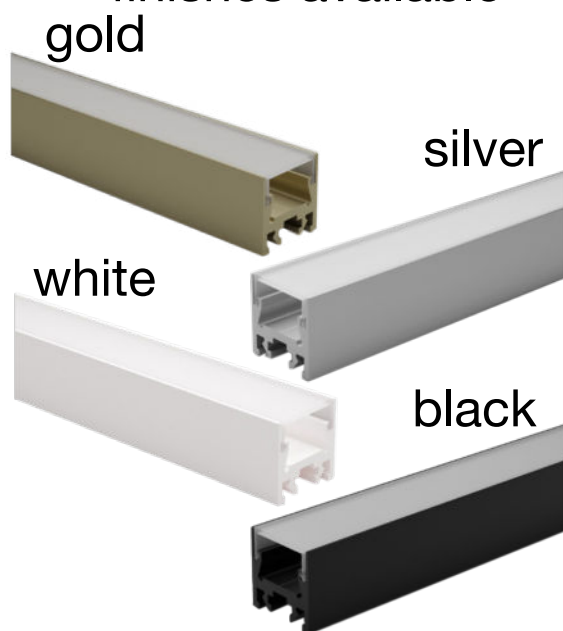

amazon alexa

Tuya Smart

KG/M 0,5

Profile in silver-grey, black, gold and white painted anodized aluminum, cut to measure on your needs.

Excellent profile for visible installations, or for room lighting with housing in perimeter veils. Cover in opal polycarbonate.

Supplied for installation complete with closing caps, opal cover and clip. With the profile we can also supply LED strips with white light or RGB+W, with the appropriate power supplies depending on the power and type of LEDs inserted.

dimensions

finishes available

The profiles are supplied cut to size, maximum length 3m, ready for installation, with standard on-off or dimmable power supplies for white light.

The RGB+W strips can be supplied with control via RF remote control, wall touch panel, dmx, dali, and with the Google Assistance, Alexa and Tuya apps for smartphone control.

2

attach the profile
to the clip

The profiles are supplied cut to measure, maximum length 3m, complete with diffuser + caps and fixing clips.

Upon request, the profiles are supplied with LED strips chosen from White / Dynamic White / RGB / RGB+W and light control modules managed by the following systems: