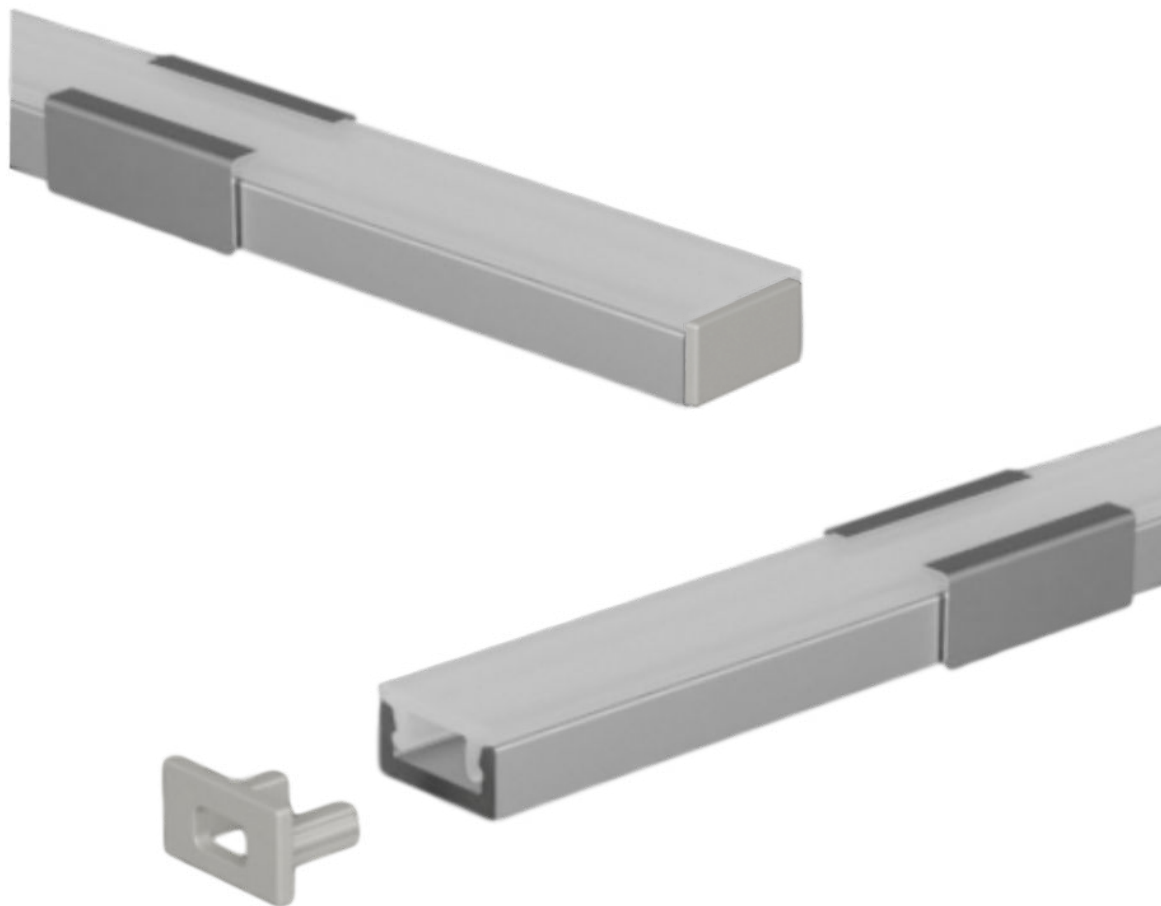

amazon alexa

Tuya Smart

KG/M 0,5

Profile in silver-grey anodized and white painted aluminum, cut to measure on your needs.

Excellent profile for visible installations, or for lighting environments with housing in perimeter veils, it stands out for its height of only 5mm.

The slim design of the profile makes it particularly suitable for under-cabinet installations in your kitchens, but it integrates perfectly into any type of furniture. Cover in opal polycarbonate.

Supplied complete for installation with white light LED strips and with the appropriate power supplies according to the power and type of LEDs inserted.

dimensions

finishes available

The profiles are supplied cut to size, maximum length 3m, ready for installation, with standard on-off or dimmable power supplies for white light. The profiles can be supplied with control via RF remote control, wall touch panel, dmx, dali, with the Google Assistance, Alexa and Tuya apps for smartphone control.

2

attack the profile
to the clip

The profiles are supplied cut to size, maximum length 3m, complete with diffuser + caps and fixing clips.

Upon request, the profiles are supplied with white light LED strips and light control modules managed by the following systems: