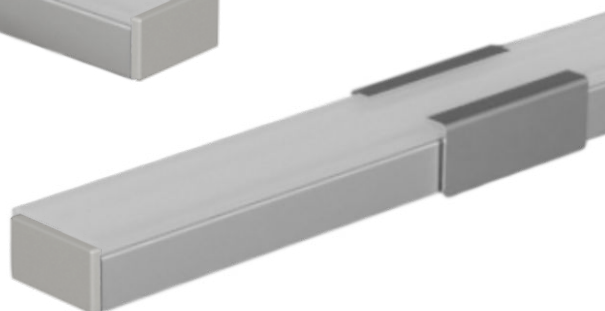

amazon alexa

Tuya Smart

KG/M 0,5

Profile in silver-grey anodized and white painted aluminum, cut to measure on your needs.

Excellent profile for visible installations, or for lighting environments with housing in perimeter veils, it stands out for its height of only 5mm.

The slim design of the profile makes it particularly suitable for under-cabinet installations in your kitchens, but it integrates perfectly into any type of furniture. Cover in opal polycarbonate.

Supplied complete for installation with white light LED strips and with the appropriate power supplies according to the power and type of LEDs inserted.

accessories

opal
cove
CV-R09/01-OP

cap
with hole
TP-R09/01-T1

closed
cap
TP-R09/01-T2

clip
CL-R09/01

installation

1

fixing the clip
with a screw

2

attack the profile
to the clip

The profiles are supplied cut to size, maximum length 3m, complete with diffuser + caps and fixing clips.

Upon request, the profiles are supplied with white light LED strips and light control modules managed by the following systems: