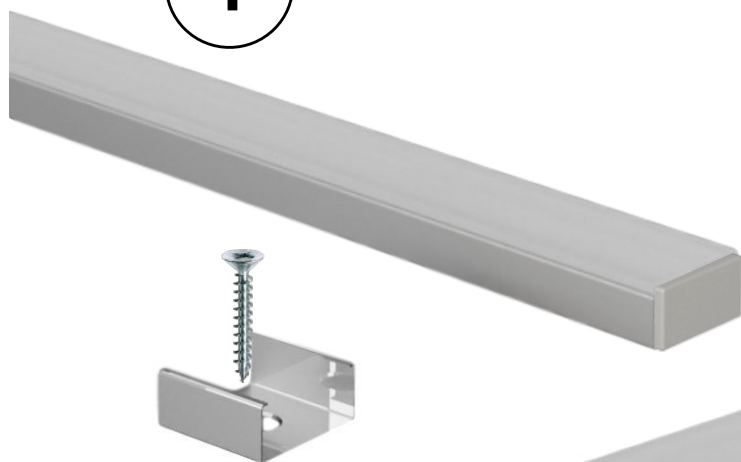

The slim design of the profile makes it particularly suitable for under-cabinet installations in your kitchens, but it integrates perfectly into any type of furniture. Cover in opal polycarbonate.

Supplied complete for installation with white light LED strips and with the appropriate power supplies according to the power and type of LEDs inserted.

dimensions

finishes available

The profiles are supplied cut to size, maximum length 3m, ready for installation, with standard on-off or dimmable power supplies for white light. The profiles can be supplied with control via RF remote control, wall touch panel, dmx, dali, with the Google Assistance, Alexa and Tuya apps for smartphone control.

accessories

opal
cove
CV-R09/01-OP

cap
with hole
TP-R09/01-T1

closed
cap
TP-R09/01-T2

clip
CL-R09/01

installation

1

fixing the clip
with a screw

2

attack the profile
to the clip

The profiles are supplied cut to size, maximum length 3m, complete with diffuser + caps and fixing clips.

Upon request, the profiles are supplied with white light LED strips and light control modules managed by the following systems: