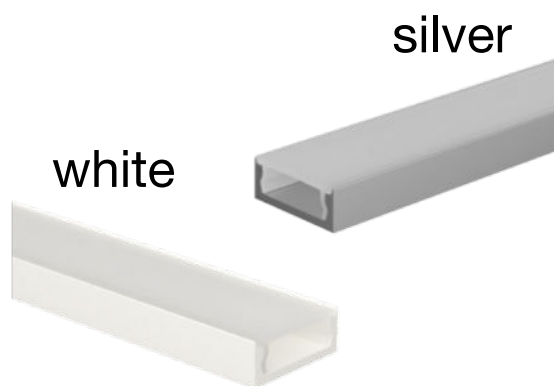

amazon alexa

Tuya Smart

KG/M 0,5

Profile in silver-grey anodized and white painted aluminum, cut to measure on your needs.

Excellent profile for visible installations, or for lighting environments with housing in perimeter veils, it stands out for its height of only 5mm.

The slim design of the profile makes it particularly suitable for under-cabinet installations in your kitchens, but it integrates perfectly into any type of furniture. Cover in opal polycarbonate.

Supplied complete for installation with white light LED strips and with the appropriate power supplies according to the power and type of LEDs inserted.

dimensions

finishes available

The profiles are supplied cut to size, maximum length 3m, ready for installation, with standard on-off or dimmable power supplies for white light. The profiles can be supplied with control via RF remote control, wall touch panel, dmx, dali, with the Google Assistance, Alexa and Tuya apps for smartphone control.

2

attack the profile
to the clip

The profiles are supplied cut to size, maximum length 3m, complete with diffuser + caps and fixing clips.

Upon request, the profiles are supplied with white light LED strips and light control modules managed by the following systems: