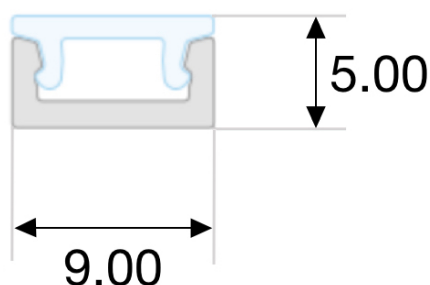

amazon alexa

Tuya Smart

KG/M 0,5

Profile in silver-grey anodized and white painted aluminum, cut to measure on your needs.

Excellent profile for visible installations, or for lighting environments with housing in perimeter veils, it stands out for its height of only 5mm.

The slim design of the profile makes it particularly suitable for under-cabinet installations in your kitchens, but it integrates perfectly into any type of furniture. Cover in opal polycarbonate.

Supplied complete for installation with white light LED strips and with the appropriate power supplies according to the power and type of LEDs inserted.

dimensions

finishes available

The profiles are supplied cut to size, maximum length 3m, ready for installation, with standard on-off or dimmable power supplies for white light. The profiles can be supplied with control via RF remote control, wall touch panel, dmx, dali, with the Google Assistance, Alexa and Tuya apps for smartphone control.

2

attack the profile
to the clip

The profiles are supplied cut to size, maximum length 3m, complete with diffuser + caps and fixing clips.

Upon request, the profiles are supplied with white light LED strips and light control modules managed by the following systems: