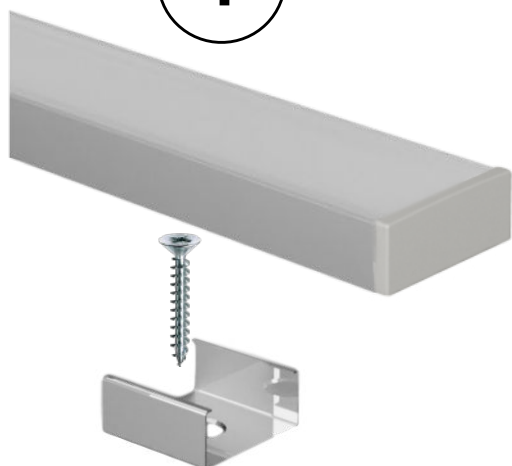

amazon alexa

Tuya Smart

KG/M 0,5

Profile in silver-grey, black, gold and white painted anodized aluminum, cut to measure on your needs.

Excellent profile for visible installations, or for room lighting with housing in perimeter veils, it stands out for its height of only 6mm.

Cover in opal polycarbonate.

Supplied for installation complete with closing caps, opal cover and clip. With the profile we can also supply led strips with white light or RGB+W, with the appropriate power supplies depending on the power and type of led inserted.

dimensions

finishes available

gold

silver

white

black

The profiles are supplied cut to size, maximum length 3m, ready for installation, with standard on-off or dimmable power supplies for white light.

The RGB+W strips can be supplied with control via RF remote control, wall touch panel, dmx, dali, and with the Google Assistance, Alexa and Tuya apps for smartphone control.

accessories

opal
cover
CV-R15/01-OP

cap
with hole
TP-R15/01-T1

closed
cap
TP-R15/01-T2

clip
CL-R15/01

installation

1

fixing the clip
with a screw