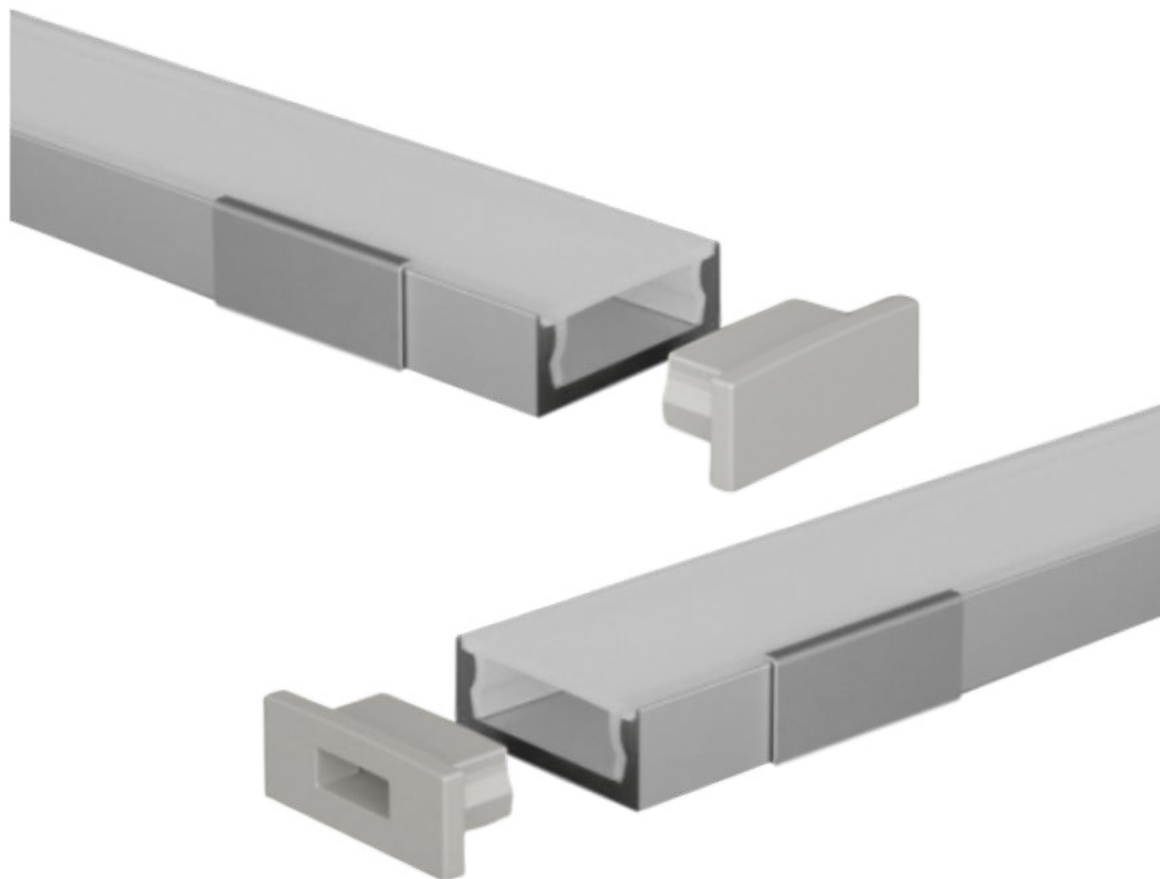

amazon alexa

Tuya Smart

KG/M 0,5

Profile in silver-grey, black, gold and white painted anodized aluminum, cut to measure on your needs.

Excellent profile for visible installations, or for room lighting with housing in perimeter veils, it stands out for its height of only 6mm.

Cover in opal polycarbonate.

Supplied for installation complete with closing caps, opal cover and clip. With the profile we can also supply led strips with white light or RGB+W, with the appropriate power supplies depending on the power and type of led inserted.

dimensions

finishes available

gold

silver

white

black

The profiles are supplied cut to size, maximum length 3m, ready for installation, with standard on-off or dimmable power supplies for white light.

The RGB+W strips can be supplied with control via RF remote control, wall touch panel, dmx, dali, and with the Google Assistance, Alexa and Tuya apps for smartphone control.

2

attack the profile
to the clip

The profiles are supplied cut to measure, maximum length 3m, complete with diffuser + caps and fixing clips.

Upon request, the profiles are supplied with LED strips chosen from White / Dynamic White / RGB / RGB+W and light control modules managed by the following systems: