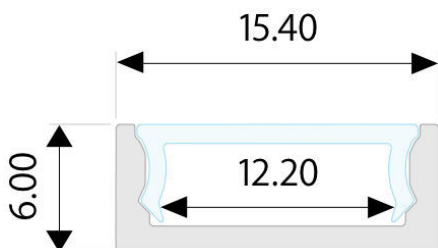

amazon alexa

Tuya Smart

KG/M 0,5

Profile in silver-grey, black, gold and white painted anodized aluminum, cut to measure on your needs.

Excellent profile for visible installations, or for room lighting with housing in perimeter veils, it stands out for its height of only 6mm.

dimensions

finishes available

gold

silver

white

black

The profiles are supplied cut to size, maximum length 3m, ready for installation, with standard on-off or dimmable power supplies for white light.

The RGB+W strips can be supplied with control via RF remote control, wall touch panel, dmx, dali, and with the Google Assistance, Alexa and Tuya apps for smartphone control.

2

attack the profile
to the clip

The profiles are supplied cut to measure, maximum length 3m, complete with diffuser + caps and fixing clips.

Upon request, the profiles are supplied with LED strips chosen from White / Dynamic White / RGB / RGB+W and light control modules managed by the following systems: