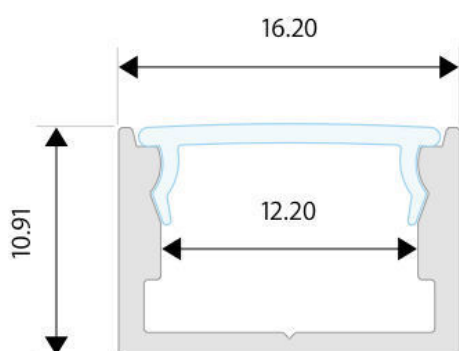

amazon alexa

Tuya Smart

KG/M 0,5

Profile in silver-grey, black, gold and white painted anodized aluminum, cut to measure on your needs.

Excellent profile for visible installations, or for room lighting with housing in perimeter veils. Cover in opal polycarbonate.

dimensions

finishes available

gold

silver

white

black

The profiles are supplied cut to size, maximum length 3m, ready for installation, with standard on-off or dimmable power supplies for white light.

The RGB+W strips can be supplied with control via RF remote control, wall touch panel, dmx, dali, and with the Google Assistance, Alexa and Tuya apps for smartphone control.

2

attack the profile
to the clip

The profiles are supplied cut to measure, maximum length 3m, complete with diffuser + caps and fixing clips.

Upon request, the profiles are supplied with LED strips chosen from White / Dynamic White / RGB / RGB+W and light control modules managed by the following systems: