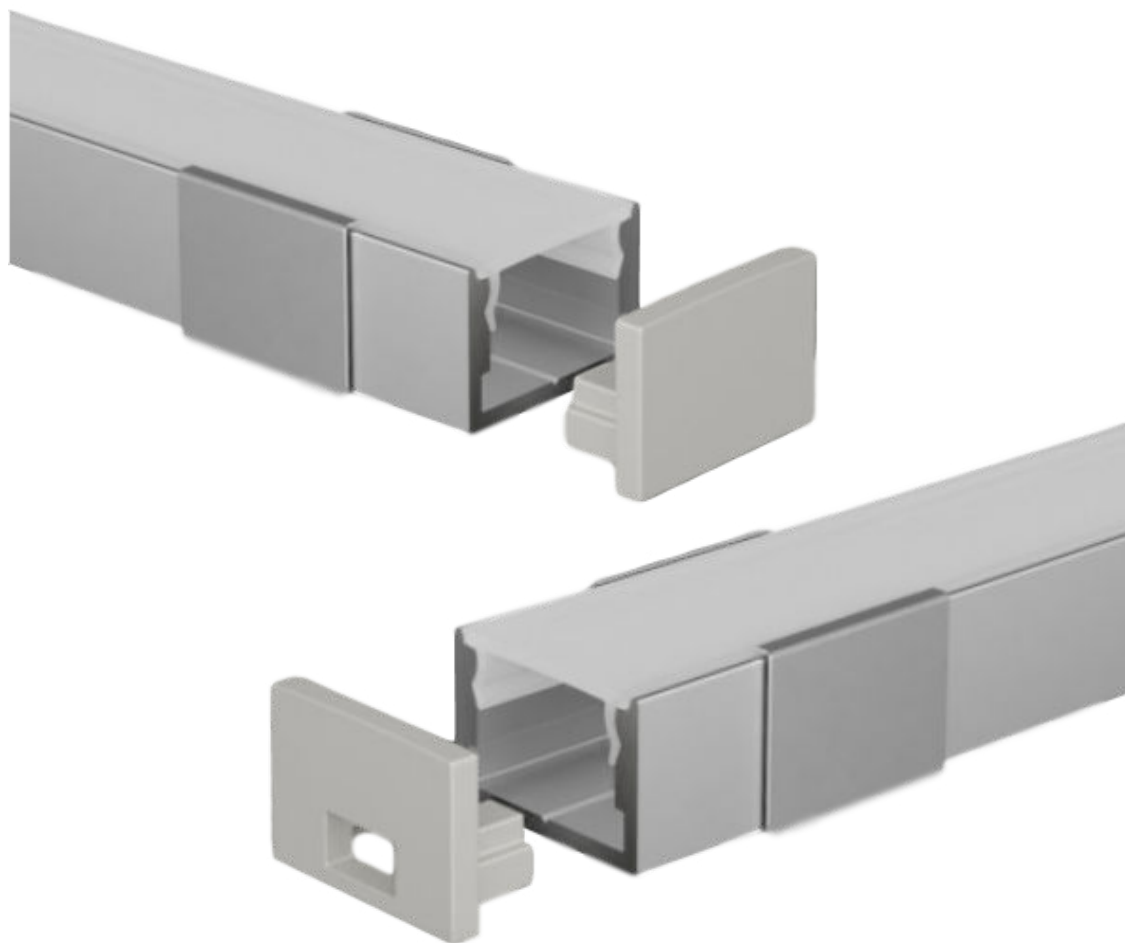

amazon alexa

Tuya Smart

KG/M 0,5

Profile in silver-grey, black, gold and white painted anodized aluminum, cut to measure on your needs.

Excellent profile for visible installations, or for room lighting with housing in perimeter veils. Cover in opal polycarbonate.

Supplied for installation complete with closing caps, opal cover and clip. With the profile we can also supply LED strips with white light or RGB+W, with the appropriate power supplies depending on the power and type of LEDs inserted.

dimensions

finishes available

gold

silver

white

black

The profiles are supplied cut to size, maximum length 3m, ready for installation, with standard on-off or dimmable power supplies for white light.

The RGB+W strips can be supplied with control via RF remote control, wall touch panel, dmx, dali, and with the Google Assistance, Alexa and Tuya apps for smartphone control.

2

attack the profile
to the clip

The profiles are supplied cut to measure, maximum length 3m, complete with diffuser + caps and fixing clips.

Upon request, the profiles are supplied with LED strips chosen from White / Dynamic White / RGB / RGB+W and light control modules managed by the following systems: