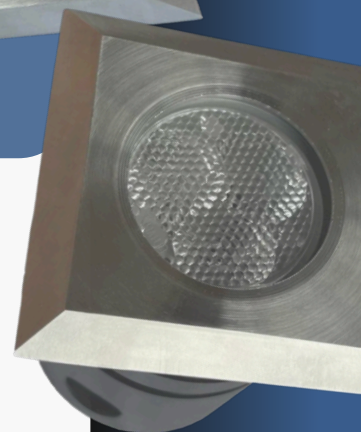

**Product Features**

**Spotlight material:** 316L stainless steel and aluminum

**Front ring:** 316L stainless steel

**Front glass:** transparent

**Led light:** white 2700°K - 3000°K - 4000°K - 5500°K

**Power:** 3W

**Finish**

**AO** Matt stainless steel

**AL** Polished stainless steel

**LED color**

**001** White 2700K

**00** White 3000K

**01** White 4000k

**10** White 5500K

**Focal**

**07** 25°

**08** 35°

**IP68**

Totally protected against dust and tin during immersion

**\* Smart Control & Support**

Walkable

Swimming pool