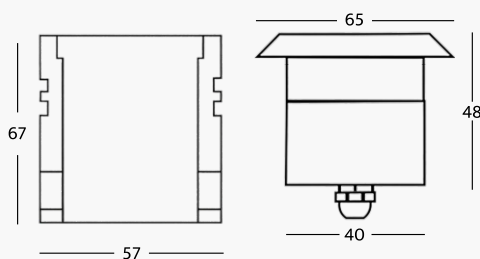

**Focal**

**07** 25°

**08** 35°

**IP68**

Totally protected against dust and tin during immersion

**\* Smart Control & Support**

Walkable

Swimming pool