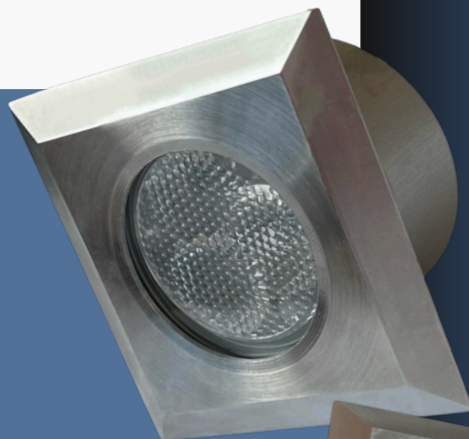

**Product Features**

**Spotlight material:** 316L stainless steel and aluminum

**Front ring:** 316L stainless steel

**Front glass:** transparent

**Led light:** white 2700°K - 3000°K - 4000°K - 5500°K

**Power:** 3W

**Finish**

**AO** Matt stainless steel

**AL** Polished stainless steel

**LED color**

**001** White 2700K

**00** White 3000K

**01** White 4000k

**10** White 5500K

**Focal**

**07** 25°

**08** 35°

**IP68**

Totally protected against dust and tin during immersion

**\* Smart Control & Support**

Walkable

Swimming pool