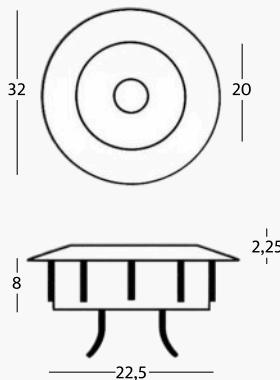

Product Features

Spotlight material: aluminum
Front ring: aluminum
Front glass: transparent
Led: 1 LED 1W
Power: 1W
LED light: white 2700°K - 3000°K - 4000°K - 5500°K
Supply current: 350mA constant
Connection: serial connection
Degree of protection: IP40
Installation: by pressure or glue
Led lifetime: 50.000 hours
Control mode: on/Off, Dimmable, RF Remote Control, DMX, DALI, Smart App*

Installation

Finition

CR Chrome GR Grey

LED color

- 001 White 2700K 20 Blue
- 00 White 3000K 30 Green
- 01 White 4000k 40 Red
- 10 White 5500K

Focal

06 120°

Wall (internal)