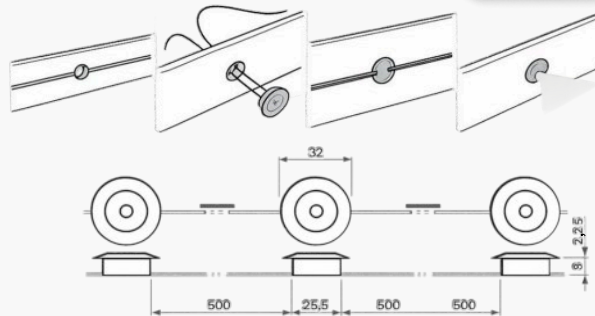

LED color

- 001 White 2700K 20 Blue
- 00 White 3000K 30 Green
- 01 White 4000k 40 Red
- 10 White 5500K