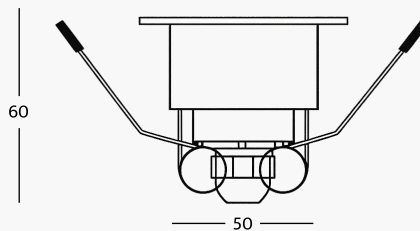

Product Features

- Spotlight material:** aluminum
- Front ring:** aluminum
- Front glass:** transparent
- Led:** 1 LED 1W
- Power:** 1W
- LED light:** white 2700°K - 3000°K - 4000°K - 5500°K
- Supply current:** 350mA constant
- Connection:** serial connection
- Degree of protection:** IP54
- Installation:** by means of springs
- Led lifetime:** 50.000 hours
- Control mode:** on/Off, Dimmable, RF Remote Control, DMX, DALI, Smart App*

Finition

- CR Chrome
- GR Grey

LED color

- 001 White 2700K
- 20 Blue
- 00 White 3000K
- 30 Green
- 01 White 4000K
- 40 Red
- 10 White 5500K

Focal

- 02 15°
- 05 60°

Wall (internal)

Steps lighting