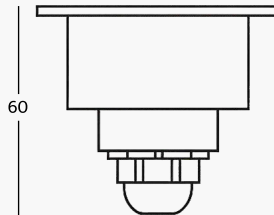

Product Features

- Spotlight material:** aluminum
- Front ring:** aluminum
- Front glass:** transparent
- Led:** 1 LED 1W
- Power:** 1W
- LED light:** white 2700°K - 3000°K - 4000°K - 5500°K
- Supply current:** 350mA constant
- Connection:** serial connection
- Degree of protection:** IP54
- Installation:** by means of (included) housing frame
- Led lifetime:** 50.000 hours
- Control mode:** on/Off, Dimmable, RF Remote Control, DMX, DALI, Smart App*

Finition

- CR Chrome
- GR Grey

LED color

- 001 White 2700K
- 20 Blue
- 00 White 3000K
- 30 Green
- 01 White 4000k
- 40 Red
- 10 White 5500K

Focal

- 02 15°
- 05 60°

Wall (internal)

Steps lighting