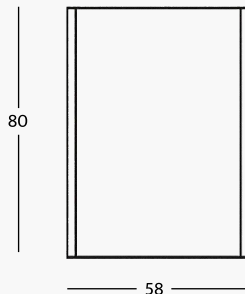

Product Features

- Spotlight material:** aluminum
- Front ring:** aluminum
- Front glass:** transparent
- Led:** 1 LED 1W
- Power:** 1W
- LED light:** white 2700°K - 3000°K - 4000°K - 5500°K
- Supply current:** 350mA constant
- Connection:** serial connection
- Degree of protection:** IP54
- Installation:** by means of (included) housing frame
- Led lifetime:** 50.000 hours
- Control mode:** on/Off, Dimmable, RF Remote Control, DMX, DALI, Smart App*

Finition

- CR Chrome
- GR Grey

LED color

- 001 White 2700K
- 20 Blue
- 00 White 3000K
- 30 Green
- 01 White 4000k
- 40 Red
- 10 White 5500K

Focal

- 02 15°
- 05 60°

Wall (internal)

Steps lighting