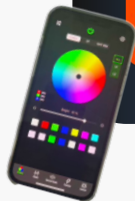

Product Features

- Spotlight material:** 316L stainless steel and aluminum
- Front ring:** 316L stainless steel
- Front glass:** transparent
- Led light:** RGB+W (red, green, blue + white)
- Power:** 12W
- Supply current:** 350mA constant
- Connection:** serial connection
- Degree of protection:** IP68
- Installation:** by support (included)
- Led lifetime:** 50.000 hours
- Control mode:** on/Off, Dimmable, RF Remote Control, DMX, DALI, Smart App*

Finish

 Matt stainless steel

LED color

Focal

-  10°
-  30°
-  45°

IP68

 Totally protected against dust and tin during immersion

* **Smart Control & Support**