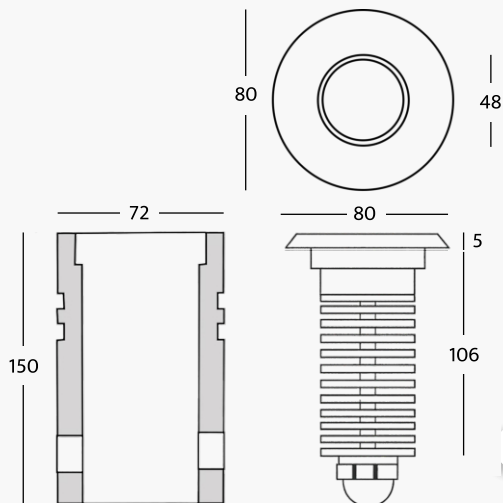

Product Features

- Spotlight material:** 316L stainless steel and aluminum
- Front ring:** 316L stainless steel
- Front glass:** transparent
- Led light:** RGB+W (red, green, blue + white)
- Power:** 12W
- Supply current:** 350mA constant
- Connection:** serial connection
- Degree of protection:** IP68
- Installation:** by support (included)
- Led lifetime:** 50.000 hours
- Control mode:** on/Off, Dimmable, RF Remote Control, DMX, DALI, Smart App*

Finish

 Matt stainless steel

LED color

Focal

-  10°
-  30°
-  45°

IP68

 Totally protected against dust and tin during immersion

* **Smart Control & Support**

Pool