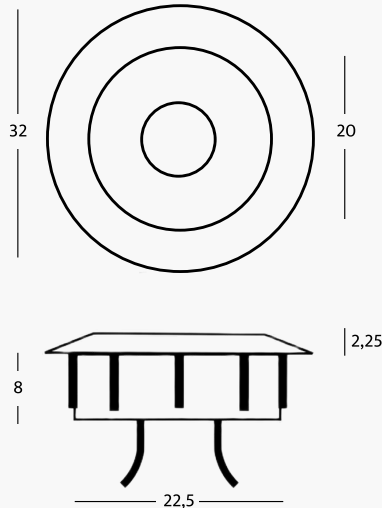

Product Features

- Spotlight material: delrin
- Front ring: delrin
- Front glass: transparent
- Led: 1 LED 1W
- Power: 1W
- LED light: white 2700°K - 3000°K - 4000°K - 5500°K
- Supply current: 350mA constan
- Connection: serial connection
- Degree of protection: IP40
- Installation: by pressure or glue
- Led lifetime: 50.000 hours
- Control mode: on/Off, Dimmable, RF Remote Control, DMX, DALI, Smart App*

Finish

- NE Black
- BI White

LED color

- 001 White 2700K
- 20 Blue
- 00 White 3000K
- 30 Green
- 01 White 4000k
- 40 Red
- 10 White 5500K

Focal

- 06 120°

*** Smart Control & Support**

False ceiling