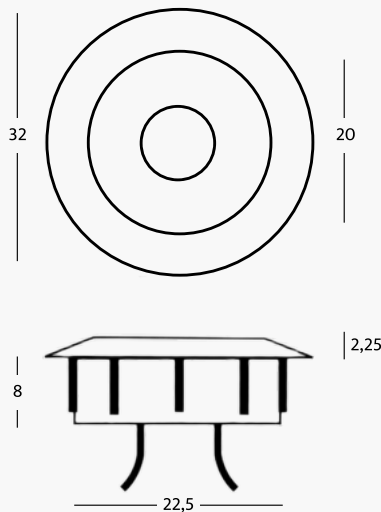

**Product Features**

- Spotlight material:** aluminium
- Front ring:** aluminium
- Front glass:** transparent
- Led:** 1 LED 1W
- Power:** 1W
- LED light:** white 2700°K - 3000°K - 4000°K - 5500°K
- Supply current:** 350mA constant
- Connection:** serial connection
- Degree of protection:** IP40
- Installation:** by pressure or glue
- Led lifetime:** 50.000 hours
- Control mode:** on/Off, Dimmable, RF Remote Control, DMX, DALI, Smart App\*

**Finish**

- GR Grey
- CR Chrome

**LED color**

- 001 White 2700K
- 00 White 3000K
- 01 White 4000k
- 10 White 5500K
- 20 Blue
- 30 Green
- 40 Red

**Focal**

- 06 120°

**\* Smart Control & Support**

False ceiling    Stair lighting    Shelves    Wall (internal)