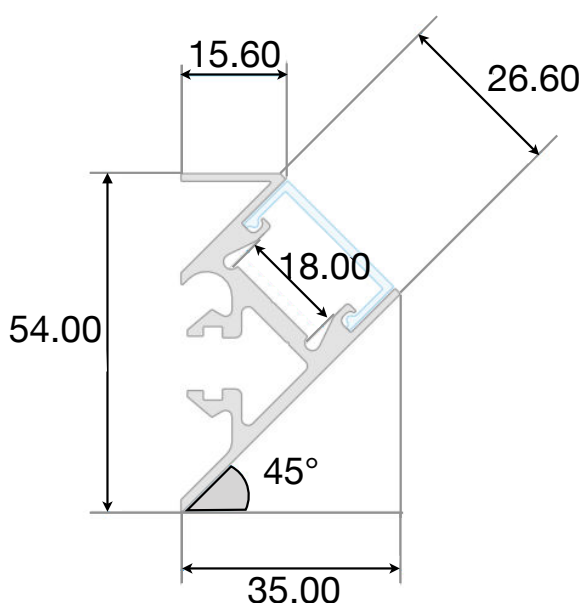

amazon alexa

Tuya Smart

KG/M 0,5

Profile in silver-grey, black, gold and white painted anodized aluminum, cut to measure on your needs. Excellent profile for visible installations, or for lighting environments with housing in perimeter veils, to direct the light upwards or towards the interior of the room, obtaining excellent light reflection without any loss, thanks to the 45° inclination of the light. Cover in opal polycarbonate. Supplied for installation complete with closing caps, opal cover and clip. With the profile we can also supply LED strips with white light or RGB+W, with the appropriate power supplies depending on the power and type of LEDs inserted.

dimensions

finishes available

The profiles are supplied cut to size, maximum length 3m, ready for installation, with standard on-off or dimmable power supplies for white light.

The RGB+W strips can be supplied with control via RF remote control, wall touch panel, dmx, dali, and with the Google Assistance, Alexa and Tuya apps for smartphone control.

accessories

opal
cover
CV-A26/01-OP

front side-closed
cap
TP-A26/01-T1

back side-closed
cap
TP-A26/01-T2

clip
CL-A26/01

1

installation

2

fixing the clip
with a screw

attack the profile
to the clip

The profiles are supplied cut to measure, maximum length 3m, complete with diffuser + caps and fixing clips.

Upon request, the profiles are supplied with LED strips chosen from White / Dynamic White / RGB / RGB+W and light control modules managed by the following systems: