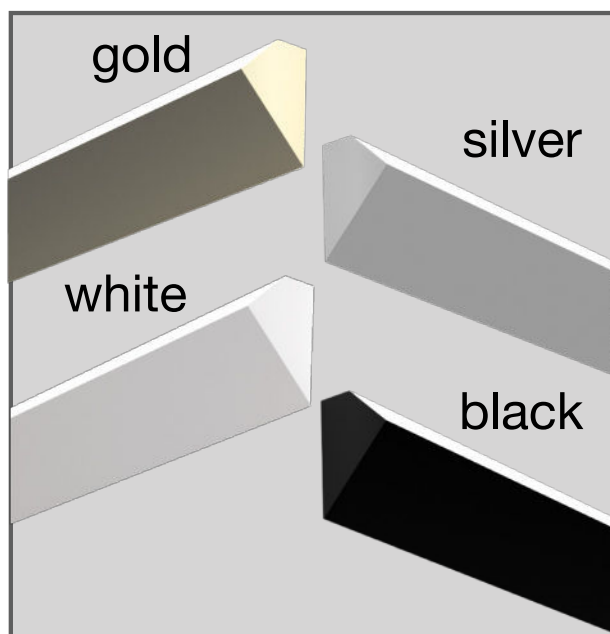

amazon alexa

Tuya Smart

KG/M 0,5

Profile in silver-grey, black, gold and white painted anodized aluminum, cut to measure on your needs. Excellent profile for visible installations, or for lighting environments with housing in perimeter veils, to direct the light upwards or towards the interior of the room, obtaining excellent light reflection without any loss, thanks to the 45° inclination of the light. Cover in opal polycarbonate. Supplied for installation complete with closing caps, opal cover and clip. With the profile we can also supply LED strips with white light or RGB+W, with the appropriate power supplies depending on the power and type of LEDs inserted.

dimensions

finishes available

The profiles are supplied cut to size, maximum length 3m, ready for installation, with standard on-off or dimmable power supplies for white light.

The RGB+W strips can be supplied with control via RF remote control, wall touch panel, dmx, dali, and with the Google Assistance, Alexa and Tuya apps for smartphone control.

fixing the clip
with a screw

attack the profile
to the clip

The profiles are supplied cut to measure, maximum length 3m, complete with diffuser + caps and fixing clips.

Upon request, the profiles are supplied with LED strips chosen from White / Dynamic White / RGB / RGB+W and light control modules managed by the following systems: