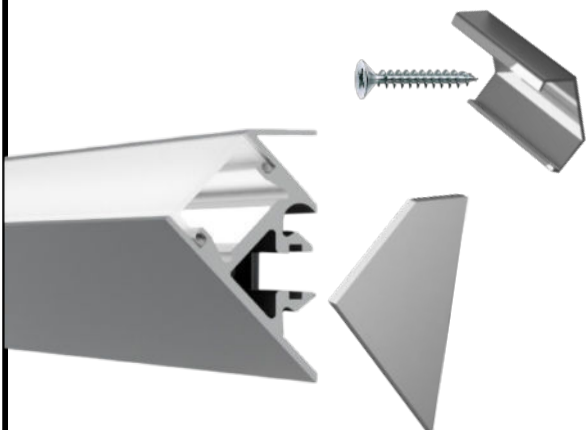

amazon alexa

Tuya Smart

KG/M 0,5

Profile in silver-grey, black, gold and white painted anodized aluminum, cut to measure on your needs. Excellent profile for visible installations, or for lighting environments with housing in perimeter veils, to direct the light upwards or towards the interior of the room, obtaining excellent light reflection without any loss, thanks to the 45° inclination of the light. Cover in opal polycarbonate. Supplied for installation complete with closing caps, opal cover and clip. With the profile we can also supply LED strips with white light or RGB+W, with the appropriate power supplies depending on the power and type of LEDs inserted.

dimensions

finishes available

The profiles are supplied cut to size, maximum length 3m, ready for installation, with standard on-off or dimmable power supplies for white light.

The RGB+W strips can be supplied with control via RF remote control, wall touch panel, dmx, dali, and with the Google Assistance, Alexa and Tuya apps for smartphone control.

accessories

opal
cover
CV-A26/01-OP

front side-closed
cap
TP-A26/01-T1

back side-closed
cap
TP-A26/01-T2

clip
CL-A26/01

1

installation

2

fixing the clip
with a screw

attack the profile
to the clip

The profiles are supplied cut to measure, maximum length 3m, complete with diffuser + caps and fixing clips.

Upon request, the profiles are supplied with LED strips chosen from White / Dynamic White / RGB / RGB+W and light control modules managed by the following systems: