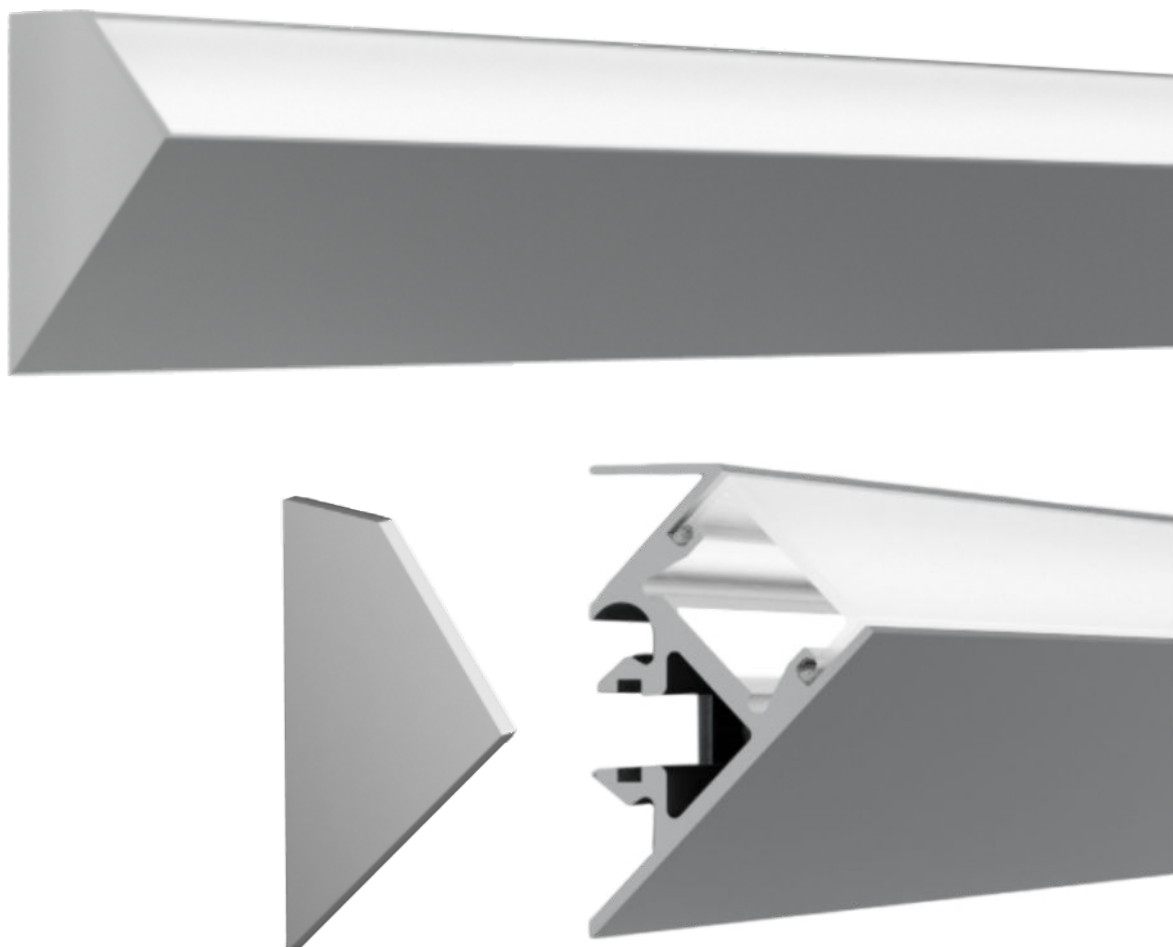

amazon alexa

Tuya Smart

KG/M 0,5

Profile in silver-grey, black, gold and white painted anodized aluminum, cut to measure on your needs. Excellent profile for visible installations, or for lighting environments with housing in perimeter veils, to direct the light upwards or towards the interior of the room, obtaining excellent light reflection without any loss, thanks to the 45° inclination of the light. Cover in opal polycarbonate. Supplied for installation complete with closing caps, opal cover and clip. With the profile we can also supply LED strips with white light or RGB+W, with the appropriate power supplies depending on the power and type of LEDs inserted.

dimensions

finishes available

The profiles are supplied cut to size, maximum length 3m, ready for installation, with standard on-off or dimmable power supplies for white light.

The RGB+W strips can be supplied with control via RF remote control, wall touch panel, dmx, dali, and with the Google Assistance, Alexa and Tuya apps for smartphone control.

accessories

opal
cover
CV-A26/01-OP

front side-closed
cap
TP-A26/01-T1

back side-closed
cap
TP-A26/01-T2

clip
CL-A26/01

1

installation

2

fixing the clip
with a screw

attack the profile
to the clip

The profiles are supplied cut to measure, maximum length 3m, complete with diffuser + caps and fixing clips.

Upon request, the profiles are supplied with LED strips chosen from White / Dynamic White / RGB / RGB+W and light control modules managed by the following systems: