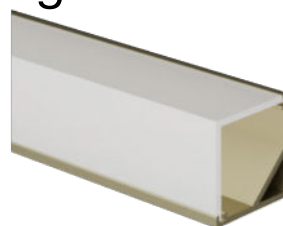

amazon alexa

Tuya Smart

KG/M 0,5

Profile in silver-grey, black, gold and white painted anodized aluminum, cut to measure on your needs. Excellent profile for visible installations, or for ambient lighting with the housing in perimeter veils, to direct the light upwards or towards the interior of the room, obtaining excellent light reflection without any loss, thanks to the inclination at 45° of the light. Cover in opal polycarbonate. Supplied for installation complete with closure caps, opal cover and clip. With the profile we can also supply LED strips with white light or RGB+W, with the appropriate power supplies depending on the power and type of LEDs inserted.

dimensions

finishes available

gold

silver

white

black

The profiles are supplied cut to size, maximum length 3m, ready for installation, with standard on-off or dimmable power supplies for white light.

The RGB+W strips can be supplied with control via RF remote control, wall touch panel, dmx, dali, and with the Google Assistance, Alexa and Tuya apps for smartphone control.

accessories

opal
cover
CV-A14/02-OP

cap
with hole
TP-A14/02-T1

closed
cap
TP-A14/02-T2

clip
CL-A14/02

1

installation

2

fixing the clip
with a screw

attack the profile
to the clip

The profiles are supplied cut to measure, maximum length 3m, complete with diffuser + caps and fixing clips.

Upon request, the profiles are supplied with LED strips chosen from White / Dynamic White / RGB / RGB+W and light control modules managed by the following systems: