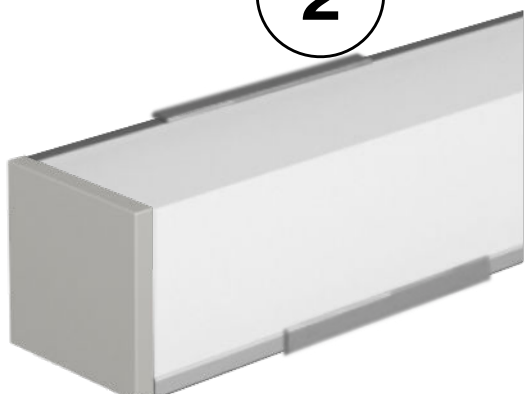

amazon alexa

Tuya Smart

KG/M 0,5

Profile in silver-grey, black, gold and white painted anodized aluminum, cut to measure on your needs. Excellent profile for visible installations, or for ambient lighting with the housing in perimeter veils, to direct the light upwards or towards the interior of the room, obtaining excellent light reflection without any loss, thanks to the inclination at 45° of the light. Cover in opal polycarbonate. Supplied for installation complete with closure caps, opal cover and clip. With the profile we can also supply LED strips with white light or RGB+W, with the appropriate power supplies depending on the power and type of LEDs inserted.

dimensions

finishes available

gold

silver

white

black

The profiles are supplied cut to size, maximum length 3m, ready for installation, with standard on-off or dimmable power supplies for white light.

The RGB+W strips can be supplied with control via RF remote control, wall touch panel, dmx, dali, and with the Google Assistance, Alexa and Tuya apps for smartphone control.

accessories

opal
cover
CV-A14/02-OP

cap
with hole
TP-A14/02-T1

closed
cap
TP-A14/02-T2

clip
CL-A14/02

1

installation

2

fixing the clip
with a screw

attack the profile
to the clip

The profiles are supplied cut to measure, maximum length 3m, complete with diffuser + caps and fixing clips.

Upon request, the profiles are supplied with LED strips chosen from White / Dynamic White / RGB / RGB+W and light control modules managed by the following systems: