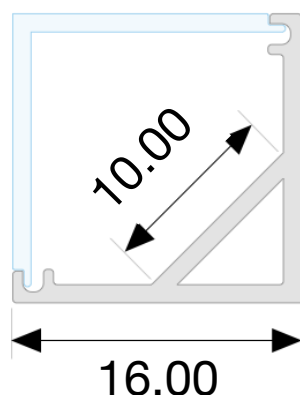

amazon alexa

Tuya Smart

KG/M 0,5

Profile in silver-grey, black, gold and white painted anodized aluminum, cut to measure on your needs. Excellent profile for visible installations, or for ambient lighting with the housing in perimeter veils, to direct the light upwards or towards the interior of the room, obtaining excellent light reflection without any loss, thanks to the inclination at 45° of the light. Cover in opal polycarbonate. Supplied for installation complete with closure caps, opal cover and clip. With the profile we can also supply LED strips with white light or RGB+W, with the appropriate power supplies depending on the power and type of LEDs inserted.

dimensions

finishes available

gold

silver

white

black

The profiles are supplied cut to size, maximum length 3m, ready for installation, with standard on-off or dimmable power supplies for white light.

The RGB+W strips can be supplied with control via RF remote control, wall touch panel, dmx, dali, and with the Google Assistance, Alexa and Tuya apps for smartphone control.

fixing the clip
with a screw

attack the profile
to the clip

The profiles are supplied cut to measure, maximum length 3m, complete with diffuser + caps and fixing clips.

Upon request, the profiles are supplied with LED strips chosen from White / Dynamic White / RGB / RGB+W and light control modules managed by the following systems: