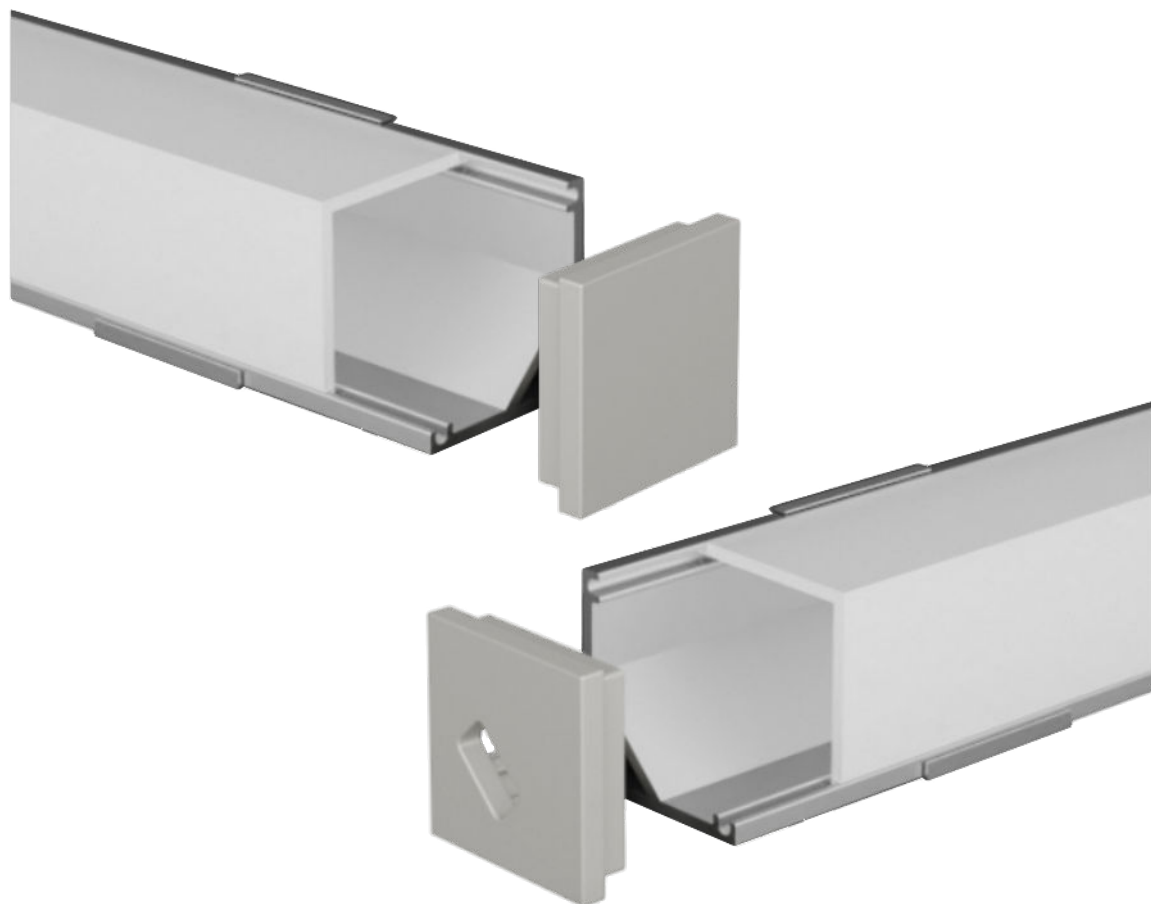

amazon alexa

Tuya Smart

KG/M 0,5

Profile in silver-grey, black, gold and white painted anodized aluminum, cut to measure on your needs. Excellent profile for visible installations, or for ambient lighting with the housing in perimeter veils, to direct the light upwards or towards the interior of the room, obtaining excellent light reflection without any loss, thanks to the inclination at 45° of the light. Cover in opal polycarbonate. Supplied for installation complete with closure caps, opal cover and clip. With the profile we can also supply LED strips with white light or RGB+W, with the appropriate power supplies depending on the power and type of LEDs inserted.

dimensions

finishes available

gold

silver

white

black

The profiles are supplied cut to size, maximum length 3m, ready for installation, with standard on-off or dimmable power supplies for white light.

The RGB+W strips can be supplied with control via RF remote control, wall touch panel, dmx, dali, and with the Google Assistance, Alexa and Tuya apps for smartphone control.

accessories

opal
cover
CV-A14/02-OP

cap
with hole
TP-A14/02-T1

closed
cap
TP-A14/02-T2

clip
CL-A14/02

1

installation

2

fixing the clip
with a screw

attack the profile
to the clip

The profiles are supplied cut to measure, maximum length 3m, complete with diffuser + caps and fixing clips.

Upon request, the profiles are supplied with LED strips chosen from White / Dynamic White / RGB / RGB+W and light control modules managed by the following systems: