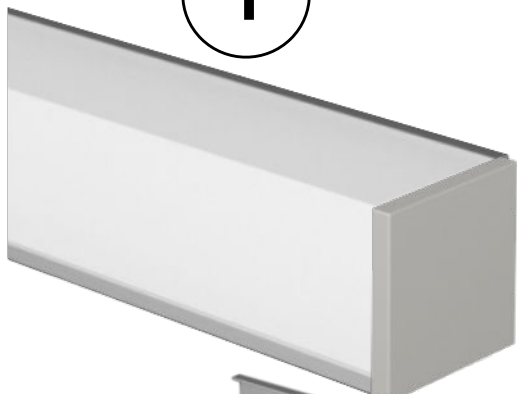

amazon alexa

Tuya Smart

KG/M 0,5

Profile in silver-grey, black, gold and white painted anodized aluminum, cut to measure on your needs. Excellent profile for visible installations, or for ambient lighting with the housing in perimeter veils, to direct the light upwards or towards the interior of the room, obtaining excellent light reflection without any loss, thanks to the inclination at 45° of the light. Cover in opal polycarbonate. Supplied for installation complete with closure caps, opal cover and clip. With the profile we can also supply LED strips with white light or RGB+W, with the appropriate power supplies depending on the power and type of LEDs inserted.

dimensions

finishes available

gold

silver

white

black

The profiles are supplied cut to size, maximum length 3m, ready for installation, with standard on-off or dimmable power supplies for white light.

The RGB+W strips can be supplied with control via RF remote control, wall touch panel, dmx, dali, and with the Google Assistance, Alexa and Tuya apps for smartphone control.

accessories

opal
cover
CV-A14/02-OP

cap
with hole
TP-A14/02-T1

closed
cap
TP-A14/02-T2

clip
CL-A14/02

1

installation

2

fixing the clip
with a screw

attack the profile
to the clip

The profiles are supplied cut to measure, maximum length 3m, complete with diffuser + caps and fixing clips.

Upon request, the profiles are supplied with LED strips chosen from White / Dynamic White / RGB / RGB+W and light control modules managed by the following systems: