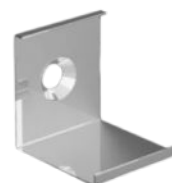

amazon alexa

Tuya Smart

KG/M 0,5

Profile in silver-grey, black, gold and white painted anodized aluminum, cut to measure on your needs. Excellent profile for visible installations, or for ambient lighting with the housing in perimeter veils, to direct the light upwards or towards the interior of the room, obtaining excellent light reflection without any loss, thanks to the inclination at 45° of the light. Cover in opal polycarbonate. Supplied for installation complete with closure caps, opal cover and clip. With the profile we can also supply LED strips with white light or RGB+W, with the appropriate power supplies depending on the power and type of LEDs inserted.

dimensions

finishes available

gold

silver

white

black

The profiles are supplied cut to size, maximum length 3m, ready for installation, with standard on-off or dimmable power supplies for white light.

The RGB+W strips can be supplied with control via RF remote control, wall touch panel, dmx, dali, and with the Google Assistance, Alexa and Tuya apps for smartphone control.

accessories

opal
cover
CV-A14/02-OP

cap
with hole
TP-A14/02-T1

closed
cap
TP-A14/02-T2

clip
CL-A14/02

1

installation

2

fixing the clip
with a screw

attack the profile
to the clip

The profiles are supplied cut to measure, maximum length 3m, complete with diffuser + caps and fixing clips.

Upon request, the profiles are supplied with LED strips chosen from White / Dynamic White / RGB / RGB+W and light control modules managed by the following systems: