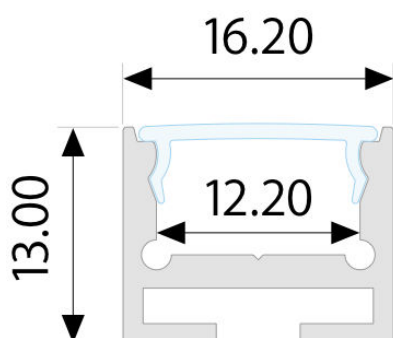

amazon alexa

Tuya Smart

KG/M 0,5

Profile in silver-grey, black, gold and white painted anodized aluminum, cut to measure on your needs. Excellent profile for visible installations, or for room lighting with housing in perimeter veils. Cover in opal polycarbonate.

**dimensions**

**finishes available**

gold

silver

white

black

The profiles are supplied cut to size, maximum length 3m, ready for installation, with standard on-off or dimmable power supplies for white light.

2

attack the profile  
to the clip

The profiles are supplied cut to measure, maximum length 3m, complete with diffuser + caps and fixing clips.

Upon request, the profiles are supplied with LED strips chosen from White / Dynamic White / RGB / RGB+W and light control modules managed by the following systems: