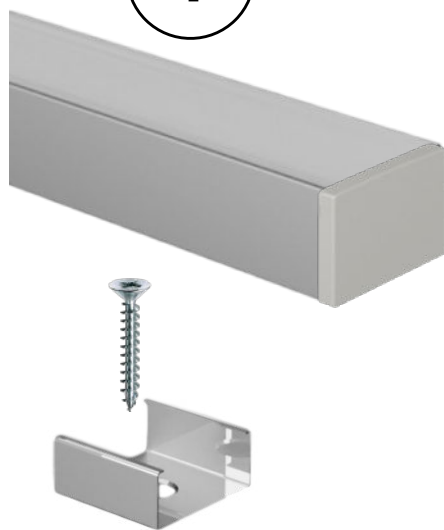

amazon alexa

Tuya Smart

KG/M 0,5

Profile in silver-grey, black, gold and white painted anodized aluminum, cut to measure on your needs. Excellent profile for visible installations, or for room lighting with housing in perimeter veils. Cover in opal polycarbonate.

Supplied for installation complete with closing caps, opal cover and clip. With the profile we can also supply LED strips with white light or RGB+W, with the appropriate power supplies depending on the power and type of LEDs inserted.

## accessories

opal  
cover  
CV-R16/02-OP

cap  
with hole  
TP-R16/02-T1

closed  
cap  
TP-R16/02-T2

clip  
CL-R16/02

installation

1

fixing the clip  
with a screw

2

attack the profile  
to the clip

The profiles are supplied cut to measure, maximum length 3m, complete with diffuser + caps and fixing clips.

Upon request, the profiles are supplied with LED strips chosen from White / Dynamic White / RGB / RGB+W and light control modules managed by the following systems: