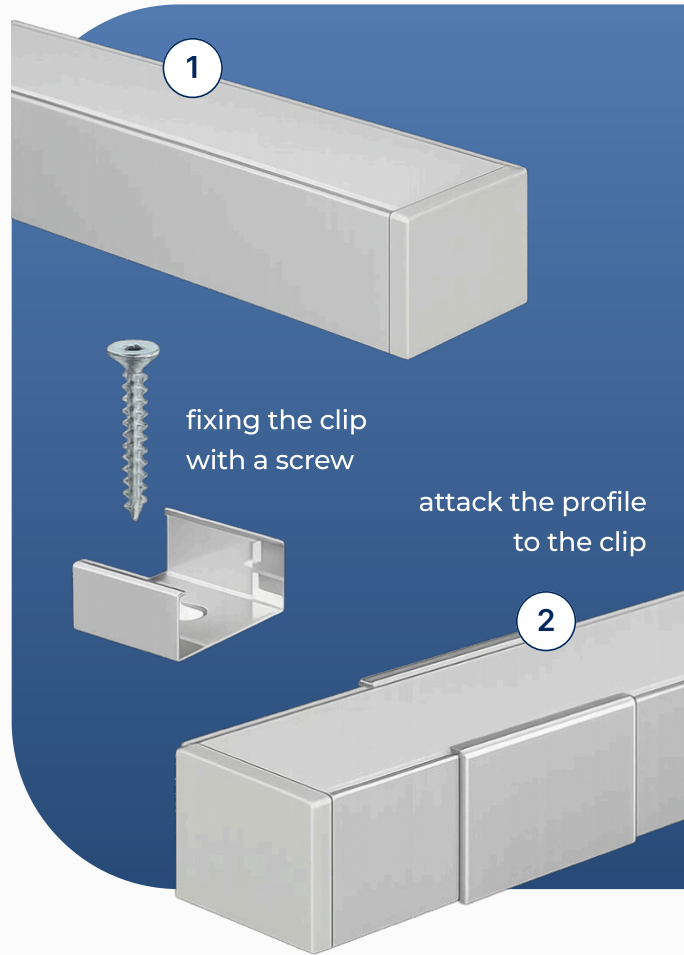

Rectangular linear profile “large”

PRE-R16/02

Profile in silver-grey, black, gold and white painted anodized aluminum, cut to measure on your needs. Excellent profile for visible installations, or for room lighting with housing in perimeter veils. Cover in opal polycarbonate. Supplied for installation complete with closing caps, opal cover and clip. With the profile we can also supply LED strips with white light or RGB+W, with the appropriate power supplies depending on the power and type of LEDs inserted.

The profiles are supplied cut to size, maximum length 3m, ready for installation, with standard on-off or dimmable power supplies for white light. The RGB+W strips can be supplied with control via RF remote control, wall touch panel, dmx, dali, and with the Google Assistance, Alexa and Tuya apps for smartphone control.

Finishes available

Dimensions

Accessories

opal cover
CV-R16/02-OP

cap with hole
TP-R16/02-T1

closed cap
TP-R16/02-T2

clip
CL-R16/02

The profiles are supplied cut to size, maximum length 3m, ready for installation, with standard on-off or dimmable power supplies for white light. The RGB+W strips can be supplied with control via RF remote control, wall touch panel, dmx, dali, and with the Google Assistance, Alexa and Tuya apps for smartphone control.