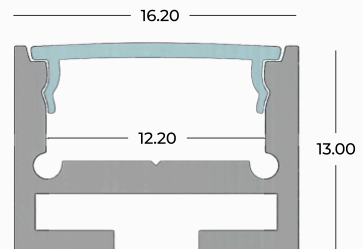

Rectangular linear profile “large”

PRE-R16/02

Profile in silver-grey, black, gold and white painted anodized aluminum, cut to measure on your needs. Excellent profile for visible installations, or for room lighting with housing in perimeter veils. Cover in opal polycarbonate. Supplied for installation complete with closing caps, opal cover and clip. With the profile we can also supply LED strips with white light or RGB+W, with the appropriate power supplies depending on the power and type of LEDs inserted.

The profiles are supplied cut to size, maximum length 3m, ready for installation, with standard on-off or dimmable power supplies for white light. The RGB+W strips can be supplied with control via RF remote control, wall touch panel, dmx, dali, and with the Google Assistance, Alexa and Tuya apps for smartphone control.

Finishes available

Dimensions

Accessories

opal cover
CV-R16/02-OP

cap with hole
TP-R16/02-T1

closed cap
TP-R16/02-T2

clip
CL-R16/02

The profiles are supplied cut to size, maximum length 3m, ready for installation, with standard on-off or dimmable power supplies for white light. The RGB+W strips can be supplied with control via RF remote control, wall touch panel, dmx, dali, and with the Google Assistance, Alexa and Tuya apps for smartphone control.