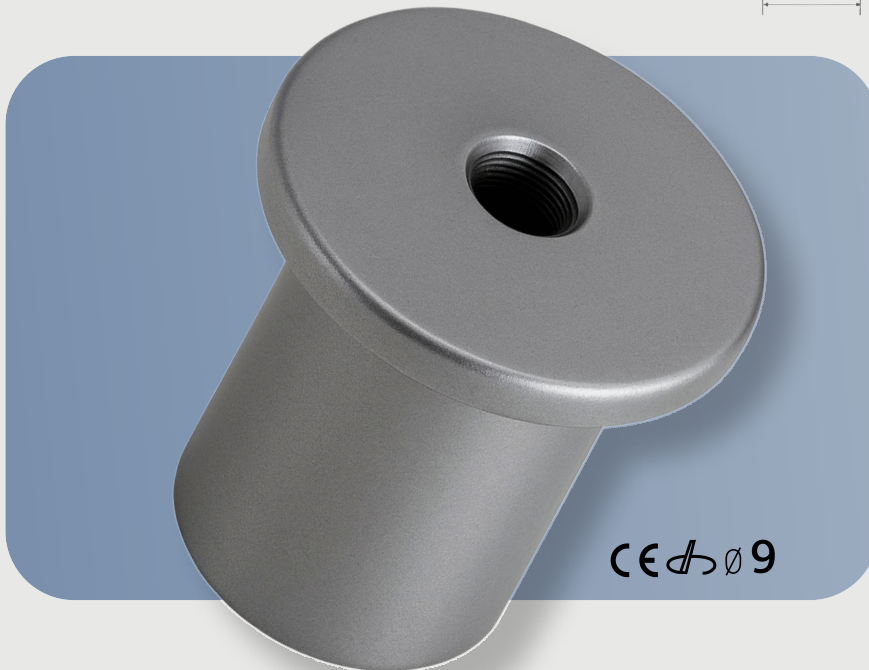

115-15B

Fixed support

NE

Black

BI

White

Fibre type

Ø mm

Compatible ferrules

Glass

1,0 - 1,3
2,0 - 2,6
3,0 - 3,3

LPV/1 - LGV/1
LPV/4 - LGV/4
LPV/7 - LGV/7

Synthetic

1,0
1,5
2,0
3,0 - 3,3

LPS/10
LPS/15
LPS/20
LPS/30

CE  09