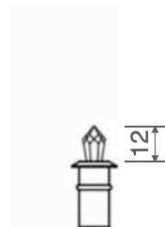

117-..

Supporti fissi scenografici
Decorative fixed supports

CE 11

Corpo . Body

alluminio . *aluminum*

Finiture . Finishes

Cromo [CR] - Oro [OR] . *Chrome [CR] - Gold [OR]*

**Tipo fibre
Fibre type**

Ø mm

**Terminali compatibili
Compatible ferrules**

	1,0 - 1,3	LPV/1
Vetro Glass	2,0 - 2,6	LPV/4
	3,0 - 3,3	LPV/7
	4,0 - 4,3	LPV/12
	1,0	LPS/10
Sintetiche Synthetic	1,5	LPS/15
	2,0	LPS/20
	3,0 - 3,3	LPS/30

50A

40A

30A

12A

07A