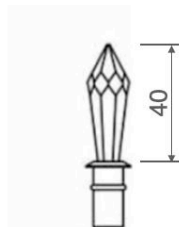

117-..

Supporti fissi scenografici
Decorative fixed supports

CE 11

Corpo . Body

alluminio . *aluminum*

Finiture . Finishes

Cromo [CR] - Oro [OR] . *Chrome [CR] - Gold [OR]*

**Tipo fibre
Fibre type**

Ø mm

**Terminali compatibili
Compatible ferrules**

	1,0 - 1,3	LPV/1
Vetro Glass	2,0 - 2,6	LPV/4
	3,0 - 3,3	LPV/7
	4,0 - 4,3	LPV/12
	1,0	LPS/10
Sintetiche Synthetic	1,5	LPS/15
	2,0	LPS/20
	3,0 - 3,3	LPS/30

50A

40A

30A

12A

07A