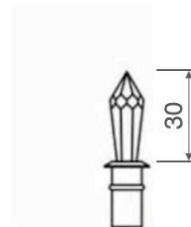

117-..

Supporti fissi scenografici
Decorative fixed supports

CE 11

Corpo . Body

alluminio . *aluminum*

Finiture . Finishes

Cromo [CR] - Oro [OR] . *Chrome [CR] - Gold [OR]*

**Tipo fibre
Fibre type**

Ø mm

**Terminali compatibili
Compatible ferrules**

	1,0 - 1,3	LPV/1
Vetro Glass	2,0 - 2,6	LPV/4
	3,0 - 3,3	LPV/7
	4,0 - 4,3	LPV/12
	1,0	LPS/10
Sintetiche Synthetic	1,5	LPS/15
	2,0	LPS/20
	3,0 - 3,3	LPS/30

50A

40A

30A

12A

07A