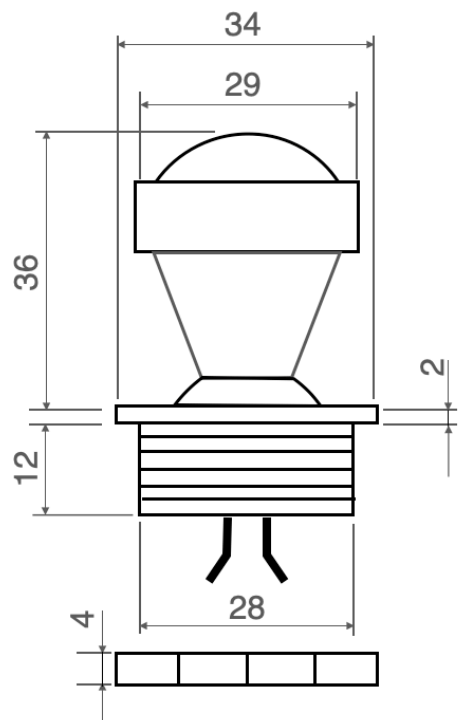

"Controllo Assistente Smart" *

*su richiesta
on request