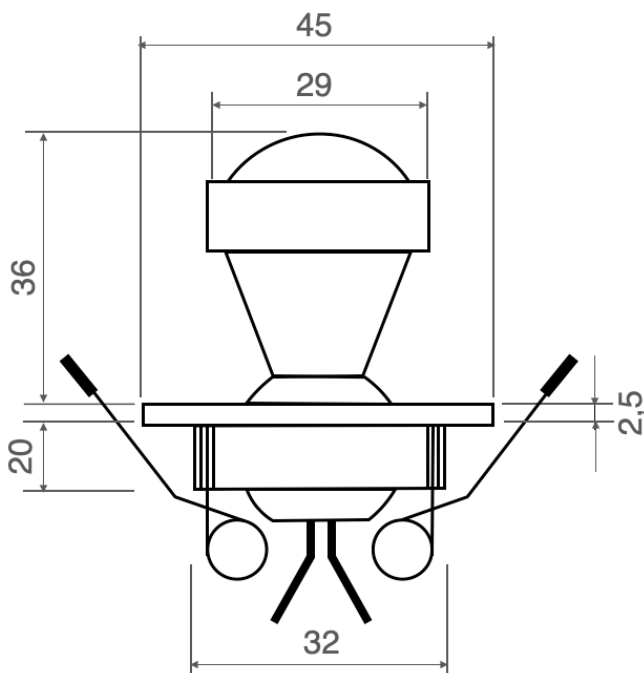

"Controllo Assistente Smart" *

*su richiesta
on request