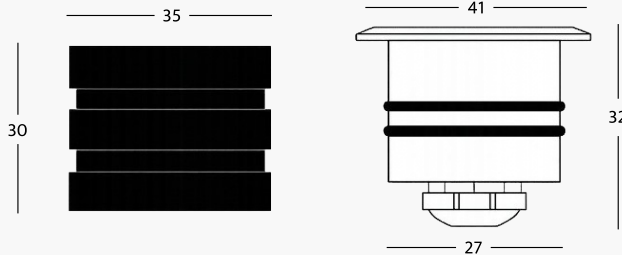

Product Features

- Spotlight material:** 316L stainless steel and aluminum
- Front ring:** 316L stainless steel
- Front glass:** frosted
- Led light:** white 2700°K - 3000°K - 4000°K
- Power:** 1W
- Supply current:** constant current 24V
- Connection:** parallel connection
- Degree of protection:** IP68
- Installation:** by means of (included) housing frame
- Led lifetime:** 50.000 hours
- Control mode:** on/Off, Dimmable, RF Remote Control, DMX, DALI, Smart App*

Finish

AO Matt stainless steel

LED color

- 001 White 2700K
- 00 White 3000K
- 01 White 4000k

Focal

05 60°

IP68

 Totally protected against dust and tin during immersion